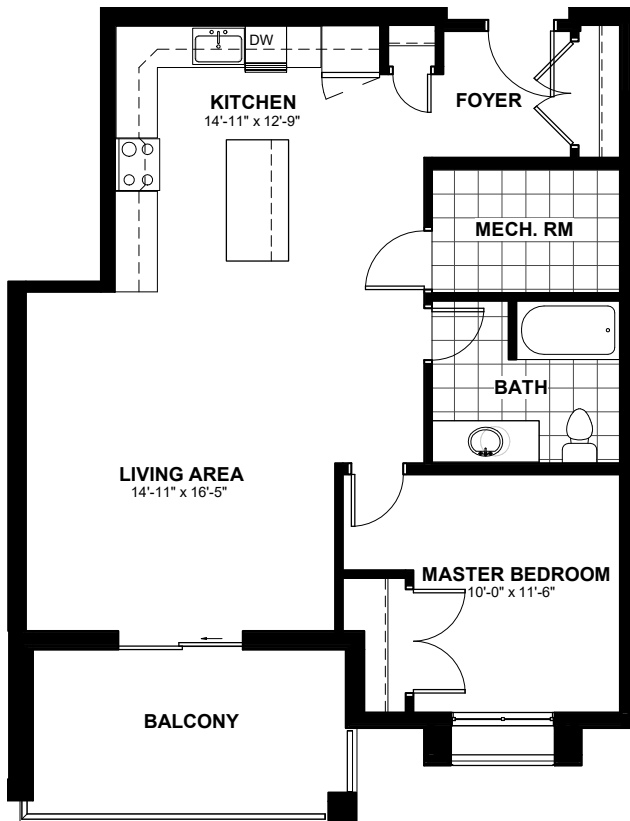

# MAPLE

  
1 BEDROOM

  
1 BATH

**918**  
SQ.FT.\*

**TRAILSIDE**  
*at* GREY SILO GATE

LUXURY CONDOMINIUMS

\*All sq. ft. excludes balcony, patio, and exclusive use square footage. Plans and specifications are subject to change without notice. Actual floor space may vary from stated floor area. Square footage may vary between layouts and floors, and does not include balcony space. Bulkheads and drop-ceilings may not be shown on handouts. See a Sales Representative for further details. E. & O. E. FEB. 2019.