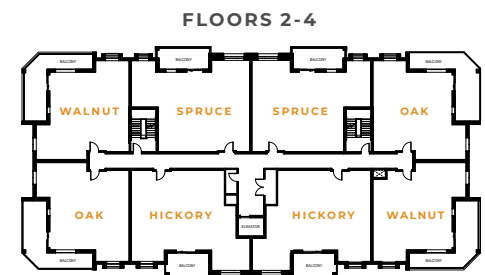

# MAPLE

  
1 BEDROOM

  
1 BATH

**918**  
SQ.FT.\*

**TRAILSIDE**  
*at* GREY SILO GATE

LUXURY CONDOMINIUMS

\*All sq. ft. excludes balcony, patio, and exclusive use square footage. Plans and specifications are subject to change without notice. Actual floor space may vary from stated floor area. Square footage may vary between layouts and floors, and does not include balcony space. Bulkheads and drop-ceilings may not be shown on handouts. See a Sales Representative for further details. E. & O. E. FEB. 2019.