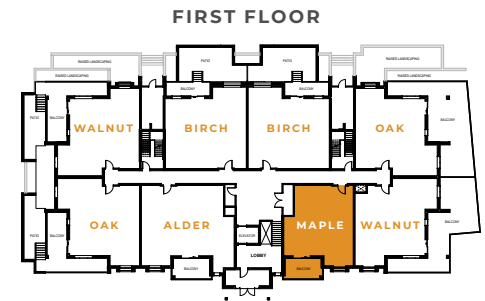

# MAPLE

  
1 BEDROOM

  
1 BATH

**918**  
SQ.FT.\*

**TRAILSIDE**  
*at* GREY SILO GATE

LUXURY CONDOMINIUMS

\*All sq. ft. excludes balcony, patio, and exclusive use square footage. Plans and specifications are subject to change without notice. Actual floor space may vary from stated floor area. Square footage may vary between layouts and floors, and does not include balcony space. Bulkheads and drop-ceilings may not be shown on handouts. See a Sales Representative for further details. E. & O. E. FEB. 2019.