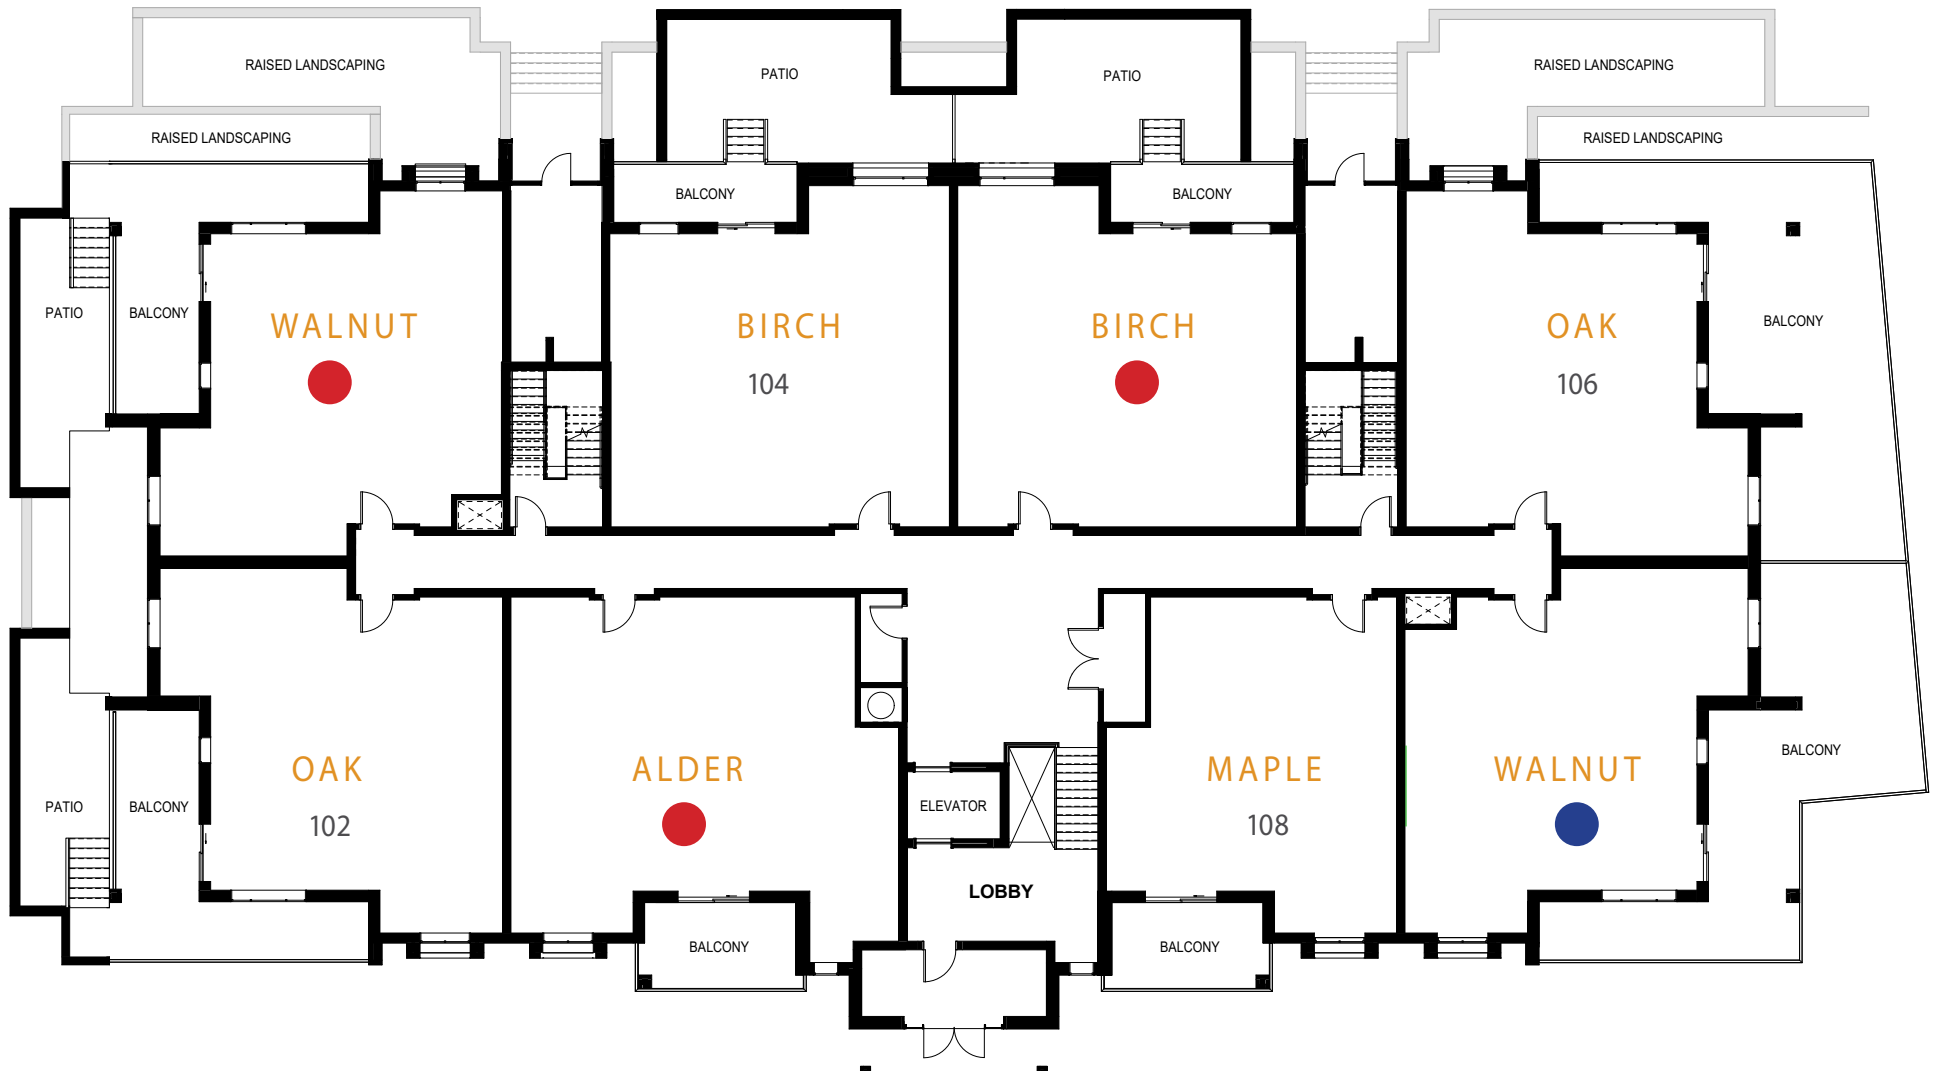

TRAILSIDE
at GREY SILO GATE

FIRST FLOOR

Plans and specifications are subject to change without notice. Actual floor space may vary from stated floor area. Square footage may vary between layouts and floors, and does not include balcony space. Bulkheads and drop-ceilings may not be shown on handouts. See a Sales Representative for further details. E. & O. E. January 2018

ACTIVA

TRAILSIDE
at GREY SILO GATE

SECOND FLOOR

Plans and specifications are subject to change without notice. Actual floor space may vary from stated floor area. Square footage may vary between layouts and floors, and does not include balcony space. Bulkheads and drop-ceilings may not be shown on handouts. See a Sales Representative for further details. E. & O. E. January 2018

TRAILSIDE
at GREY SILO GATE

THIRD FLOOR

Plans and specifications are subject to change without notice. Actual floor space may vary from stated floor area. Square footage may vary between layouts and floors, and does not include balcony space. Bulkheads and drop-ceilings may not be shown on handouts. See a Sales Representative for further details. E. & O. E. January 2018

TRAILSIDE
at GREY SILO GATE

FOURTH FLOOR

Plans and specifications are subject to change without notice. Actual floor space may vary from stated floor area. Square footage may vary between layouts and floors, and does not include balcony space. Bulkheads and drop-ceilings may not be shown on handouts. See a Sales Representative for further details. E. & O. E. January 2018