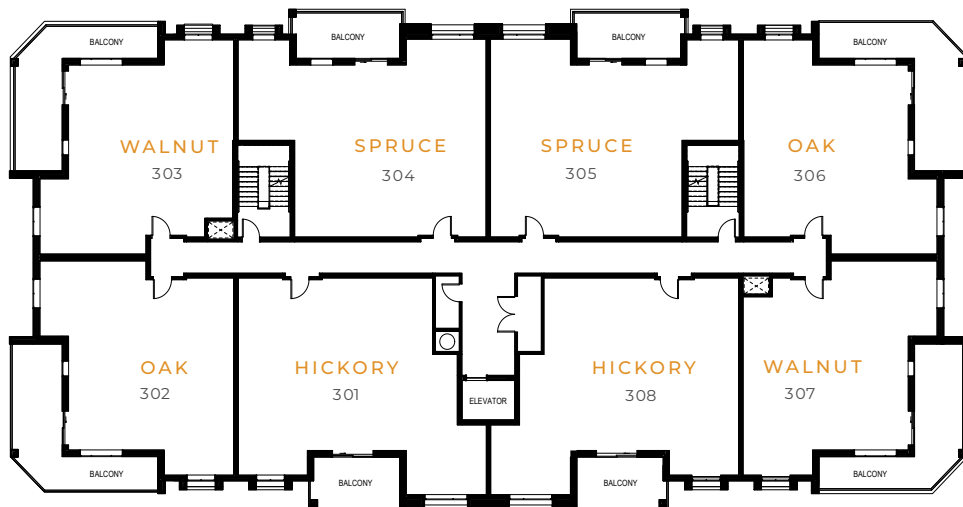

TRAILSIDE

at GREY SILO GATE

FIRST FLOOR

SECOND FLOOR

THIRD FLOOR

FOURTH FLOOR

Plans and specifications are subject to change without notice. Actual floor space may vary from stated floor area. Square footage may vary between layouts and floors, and does not include balcony space. Bulkheads and drop-ceilings may not be shown on handouts. See a Sales Representative for further details. E. & O. E. FEBRUARY 2019

TRAILSIDE

at GREY SILO GATE

FIRST FLOOR - BUILDING B

SECOND FLOOR - BUILDING B

THIRD FLOOR - BUILDING B

FOURTH FLOOR - BUILDING B

Plans and specifications are subject to change without notice. Actual floor space may vary from stated floor area. Square footage may vary between layouts and floors, and does not include balcony space. Bulkheads and drop-ceilings may not be shown on handouts. See a Sales Representative for further details. E. & O. E. FEBRUARY 2019

TRAILSIDE

at GREY SILO GATE

FIRST FLOOR - BUILDING C

SECOND FLOOR - BUILDING C

THIRD FLOOR - BUILDING C

FOURTH FLOOR - BUILDING C

Plans and specifications are subject to change without notice. Actual floor space may vary from stated floor area. Square footage may vary between layouts and floors, and does not include balcony space. Bulkheads and drop-ceilings may not be shown on handouts. See a Sales Representative for further details. E. & O. E. FEBRUARY 2019