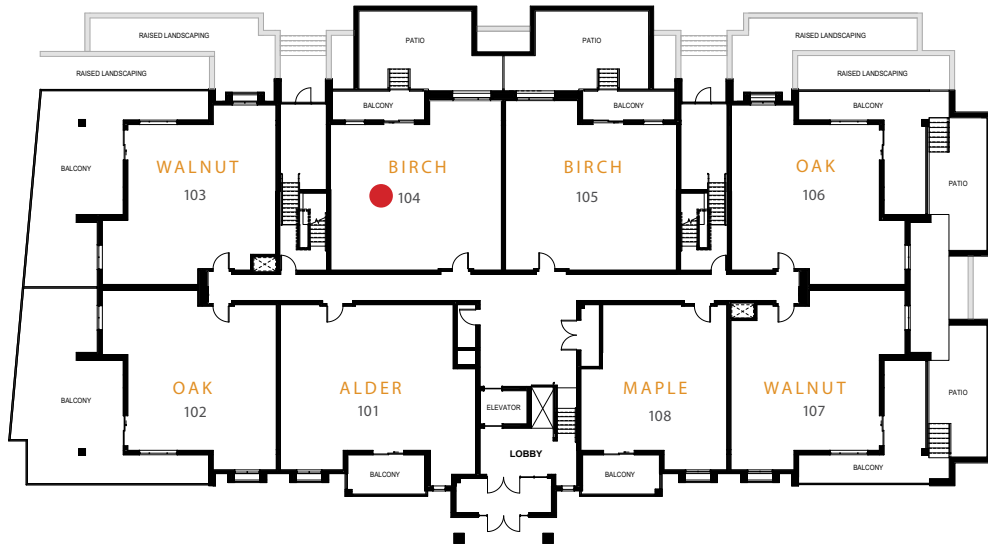

TRAILSIDE

at GREY SILO GATE

FIRST FLOOR

SECOND FLOOR

THIRD FLOOR

FOURTH FLOOR

Plans and specifications are subject to change without notice. Actual floor space may vary from stated floor area. Square footage may vary between layouts and floors, and does not include balcony space. Bulkheads and drop-ceilings may not be shown on handouts. See a Sales Representative for further details. E. & O. E. JULY 2018

TRAILSIDE

at GREY SILO GATE

FIRST FLOOR - BUILDING C

SECOND FLOOR - BUILDING C

THIRD FLOOR - BUILDING C

FOURTH FLOOR - BUILDING C

Plans and specifications are subject to change without notice. Actual floor space may vary from stated floor area. Square footage may vary between layouts and floors, and does not include balcony space. Bulkheads and drop-ceilings may not be shown on handouts. See a Sales Representative for further details. E. & O. E. JULY 2018