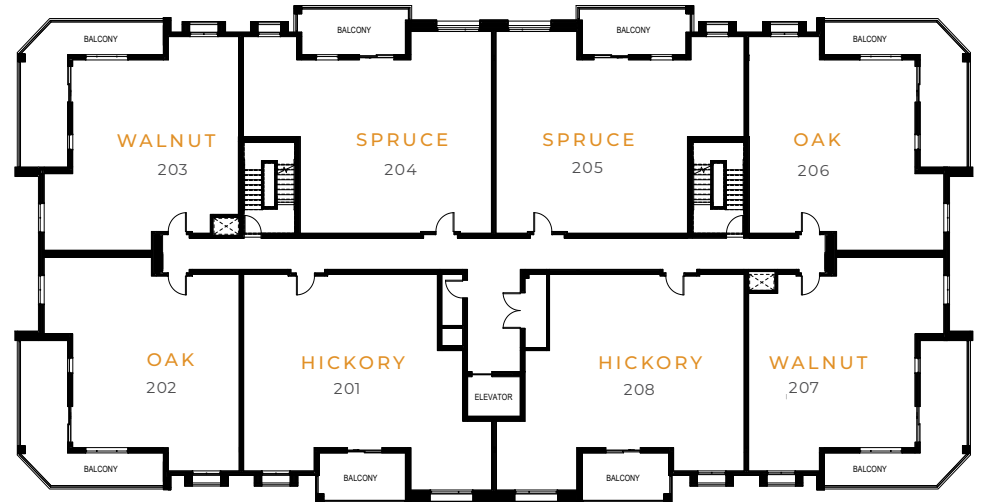

TRAILSIDE

at GREY SILO GATE

FIRST FLOOR

SECOND FLOOR

THIRD FLOOR

FOURTH FLOOR

Plans and specifications are subject to change without notice. Actual floor space may vary from stated floor area. Square footage may vary between layouts and floors, and does not include balcony space. Bulkheads and drop-ceilings may not be shown on handouts. See a Sales Representative for further details. E. & O. E. FEBRUARY 2019

TRAILSIDE

at GREY SILO GATE

FIRST FLOOR - BUILDING B

SECOND FLOOR - BUILDING B

THIRD FLOOR - BUILDING B

FOURTH FLOOR - BUILDING B

Plans and specifications are subject to change without notice. Actual floor space may vary from stated floor area. Square footage may vary between layouts and floors, and does not include balcony space. Bulkheads and drop-ceilings may not be shown on handouts. See a Sales Representative for further details. E. & O. E. FEBRUARY 2019