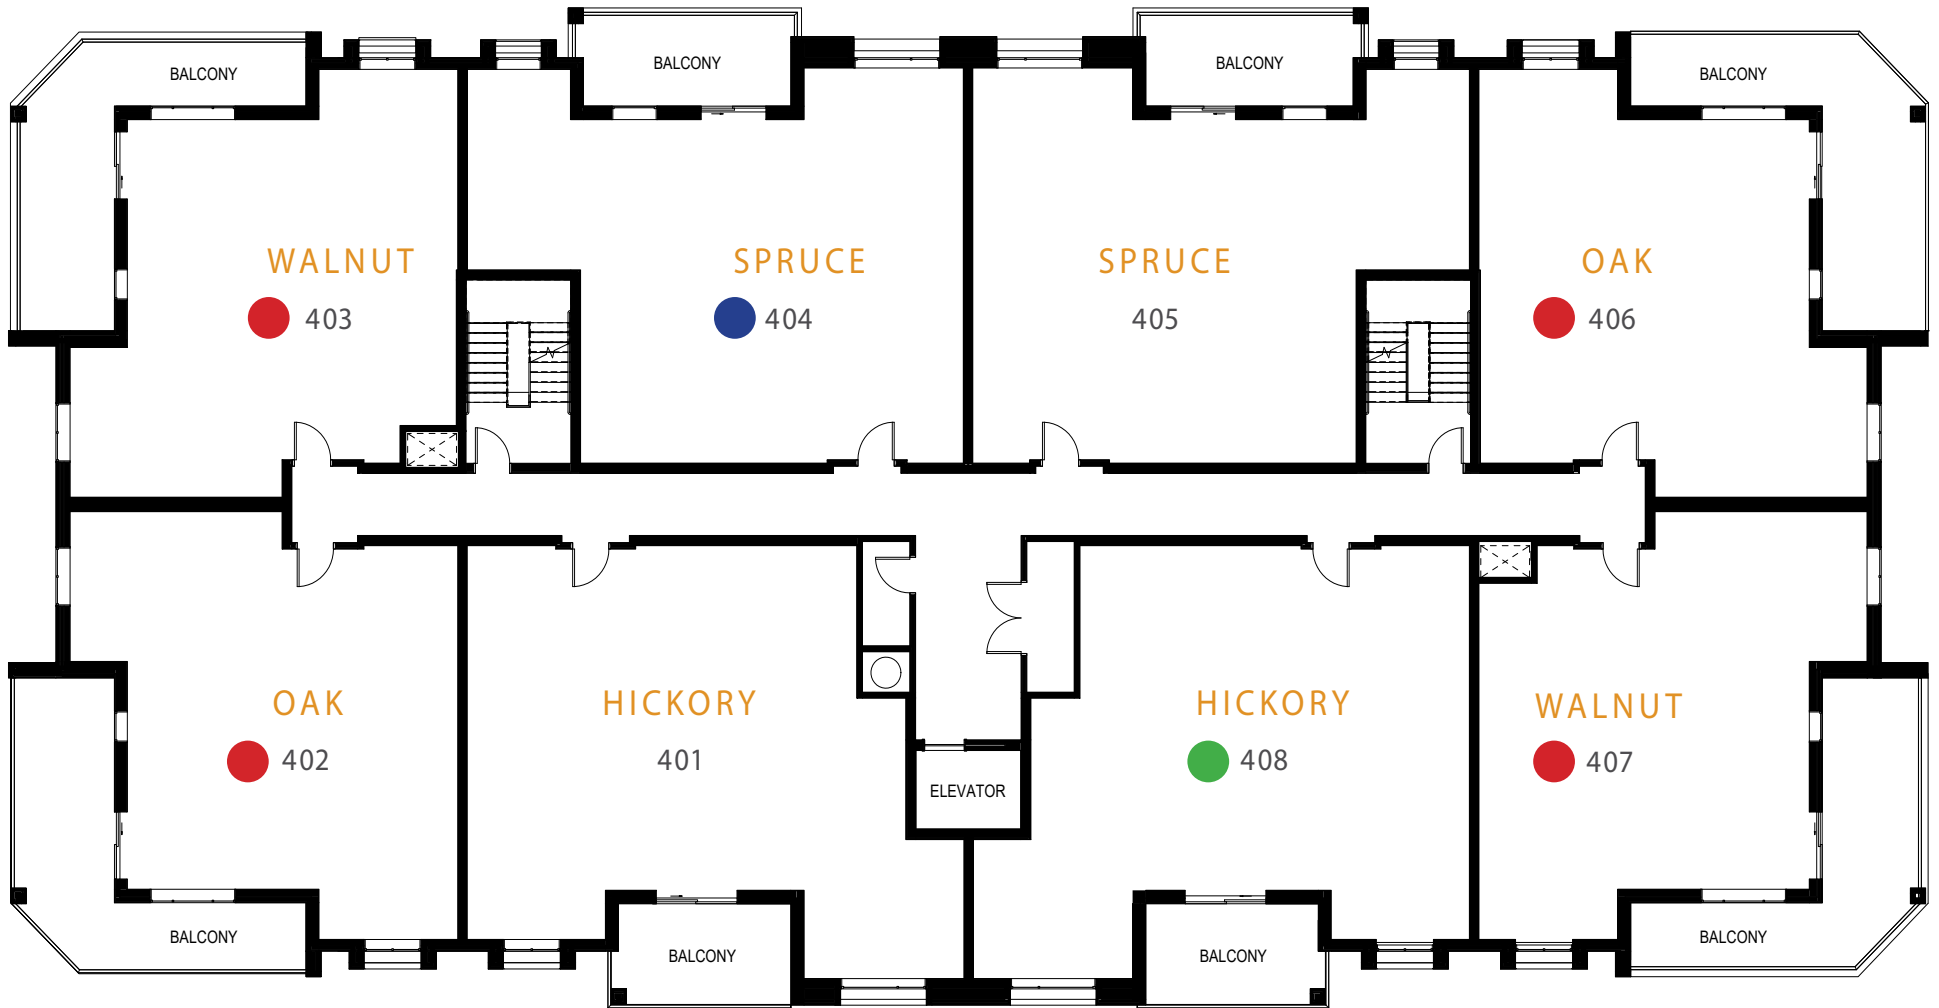

TRAILSIDE
at GREY SILO GATE

FIRST FLOOR

Plans and specifications are subject to change without notice. Actual floor space may vary from stated floor area. Square footage may vary between layouts and floors, and does not include balcony space. Bulkheads and drop-ceilings may not be shown on handouts. See a Sales Representative for further details. E. & O. E. April 2018

ACTIVA

TRAILSIDE
at GREY SILO GATE

SECOND FLOOR

Plans and specifications are subject to change without notice. Actual floor space may vary from stated floor area. Square footage may vary between layouts and floors, and does not include balcony space. Bulkheads and drop-ceilings may not be shown on handouts. See a Sales Representative for further details. E. & O. E. April 2018

ACTIVA

TRAILSIDE
at GREY SILO GATE

THIRD FLOOR

Plans and specifications are subject to change without notice. Actual floor space may vary from stated floor area. Square footage may vary between layouts and floors, and does not include balcony space. Bulkheads and drop-ceilings may not be shown on handouts. See a Sales Representative for further details. E. & O. E. April 2018

TRAILSIDE
at GREY SILO GATE

FOURTH FLOOR

Plans and specifications are subject to change without notice. Actual floor space may vary from stated floor area. Square footage may vary between layouts and floors, and does not include balcony space. Bulkheads and drop-ceilings may not be shown on handouts. See a Sales Representative for further details. E. & O. E. April 2018