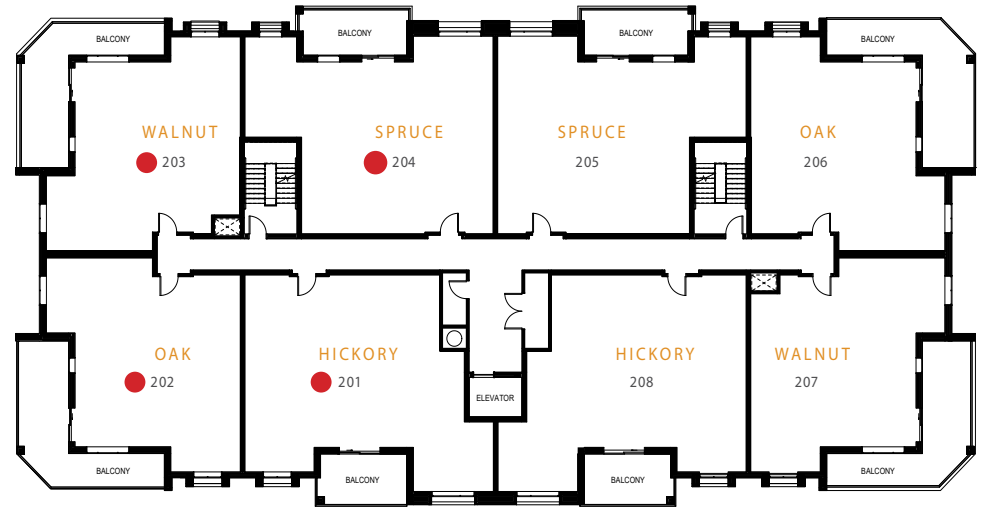

TRAILSIDE

at GREY SILO GATE

FIRST FLOOR

SECOND FLOOR

THIRD FLOOR

FOURTH FLOOR

Plans and specifications are subject to change without notice. Actual floor space may vary from stated floor area. Square footage may vary between layouts and floors, and does not include balcony space. Bulkheads and drop-ceilings may not be shown on handouts. See a Sales Representative for further details. E. & O. E. JULY 2018

TRAILSIDE

at GREY SILO GATE

FIRST FLOOR - BUILDING C

SECOND FLOOR - BUILDING C

THIRD FLOOR - BUILDING C

FOURTH FLOOR - BUILDING C

Plans and specifications are subject to change without notice. Actual floor space may vary from stated floor area. Square footage may vary between layouts and floors, and does not include balcony space. Bulkheads and drop-ceilings may not be shown on handouts. See a Sales Representative for further details. E. & O. E. JULY 2018