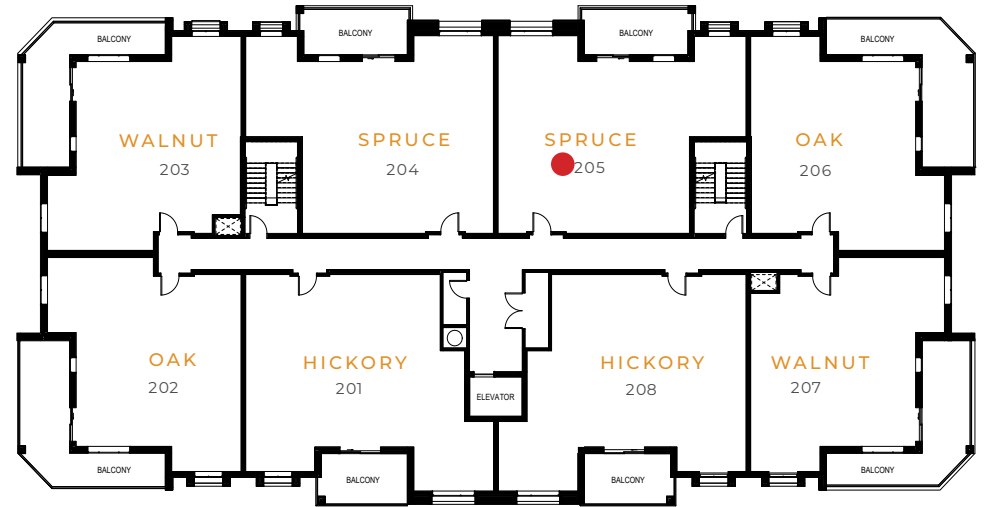

TRAILSIDE

at GREY SILO GATE

FIRST FLOOR

SECOND FLOOR

THIRD FLOOR

FOURTH FLOOR

Plans and specifications are subject to change without notice. Actual floor space may vary from stated floor area. Square footage may vary between layouts and floors, and does not include balcony space. Bulkheads and drop-ceilings may not be shown on handouts. See a Sales Representative for further details. E. & O. E. FEBRUARY 2019

TRAILSIDE

at GREY SILO GATE

FIRST FLOOR - BUILDING B

SECOND FLOOR - BUILDING B

THIRD FLOOR - BUILDING B

FOURTH FLOOR - BUILDING B

Plans and specifications are subject to change without notice. Actual floor space may vary from stated floor area. Square footage may vary between layouts and floors, and does not include balcony space. Bulkheads and drop-ceilings may not be shown on handouts. See a Sales Representative for further details. E. & O. E. FEBRUARY 2019

TRAILSIDE

at GREY SILO GATE

FIRST FLOOR - BUILDING C

SECOND FLOOR - BUILDING C

THIRD FLOOR - BUILDING C

FOURTH FLOOR - BUILDING C

Plans and specifications are subject to change without notice. Actual floor space may vary from stated floor area. Square footage may vary between layouts and floors, and does not include balcony space. Bulkheads and drop-ceilings may not be shown on handouts. See a Sales Representative for further details. E. & O. E. FEBRUARY 2019