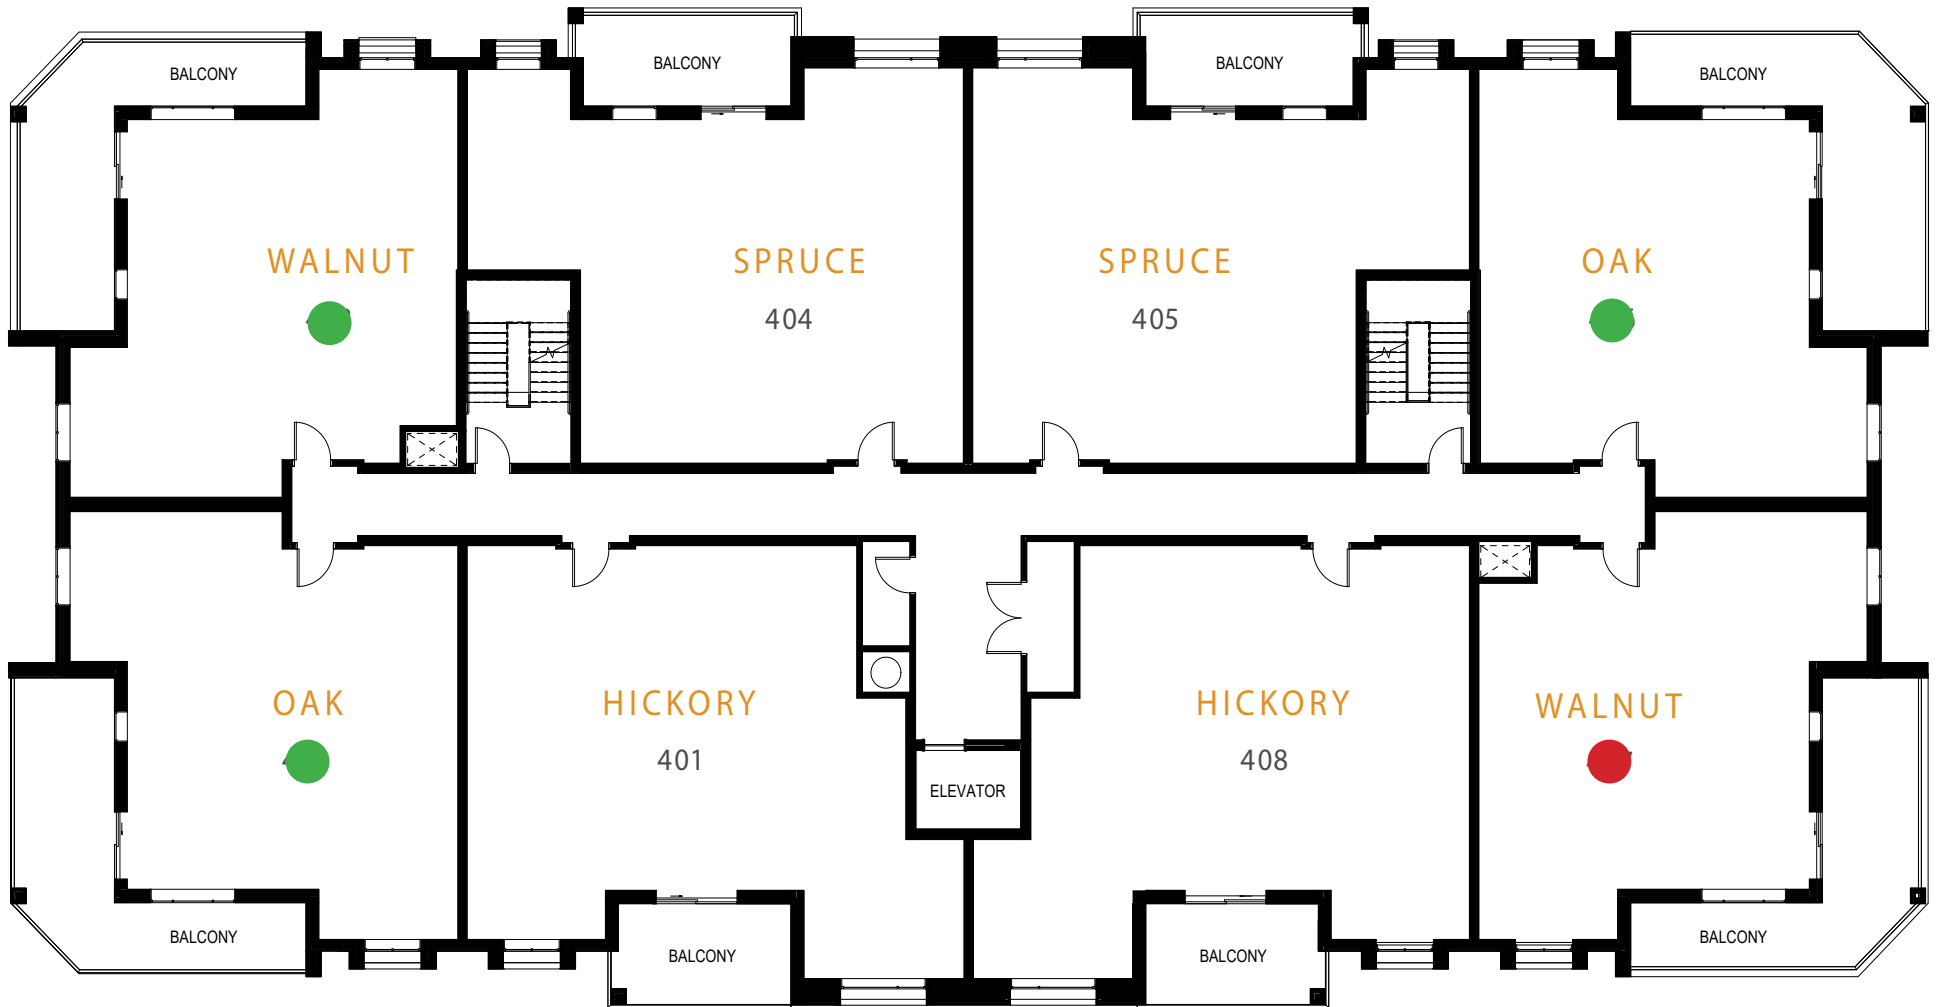

TRAILSIDE
at GREY SILO GATE

FIRST FLOOR

Plans and specifications are subject to change without notice. Actual floor space may vary from stated floor area. Square footage may vary between layouts and floors, and does not include balcony space. Bulkheads and drop-ceilings may not be shown on handouts. See a Sales Representative for further details. E. & O. E. January 2018

ACTIVA

TRAILSIDE
at GREY SILO GATE

SECOND FLOOR

Plans and specifications are subject to change without notice. Actual floor space may vary from stated floor area. Square footage may vary between layouts and floors, and does not include balcony space. Bulkheads and drop-ceilings may not be shown on handouts. See a Sales Representative for further details. E. & O. E. January 2018

TRAILSIDE
at GREY SILO GATE

THIRD FLOOR

Plans and specifications are subject to change without notice. Actual floor space may vary from stated floor area. Square footage may vary between layouts and floors, and does not include balcony space. Bulkheads and drop-ceilings may not be shown on handouts. See a Sales Representative for further details. E. & O. E. January 2018

TRAILSIDE
at GREY SILO GATE

FOURTH FLOOR

Plans and specifications are subject to change without notice. Actual floor space may vary from stated floor area. Square footage may vary between layouts and floors, and does not include balcony space. Bulkheads and drop-ceilings may not be shown on handouts. See a Sales Representative for further details. E. & O. E. January 2018