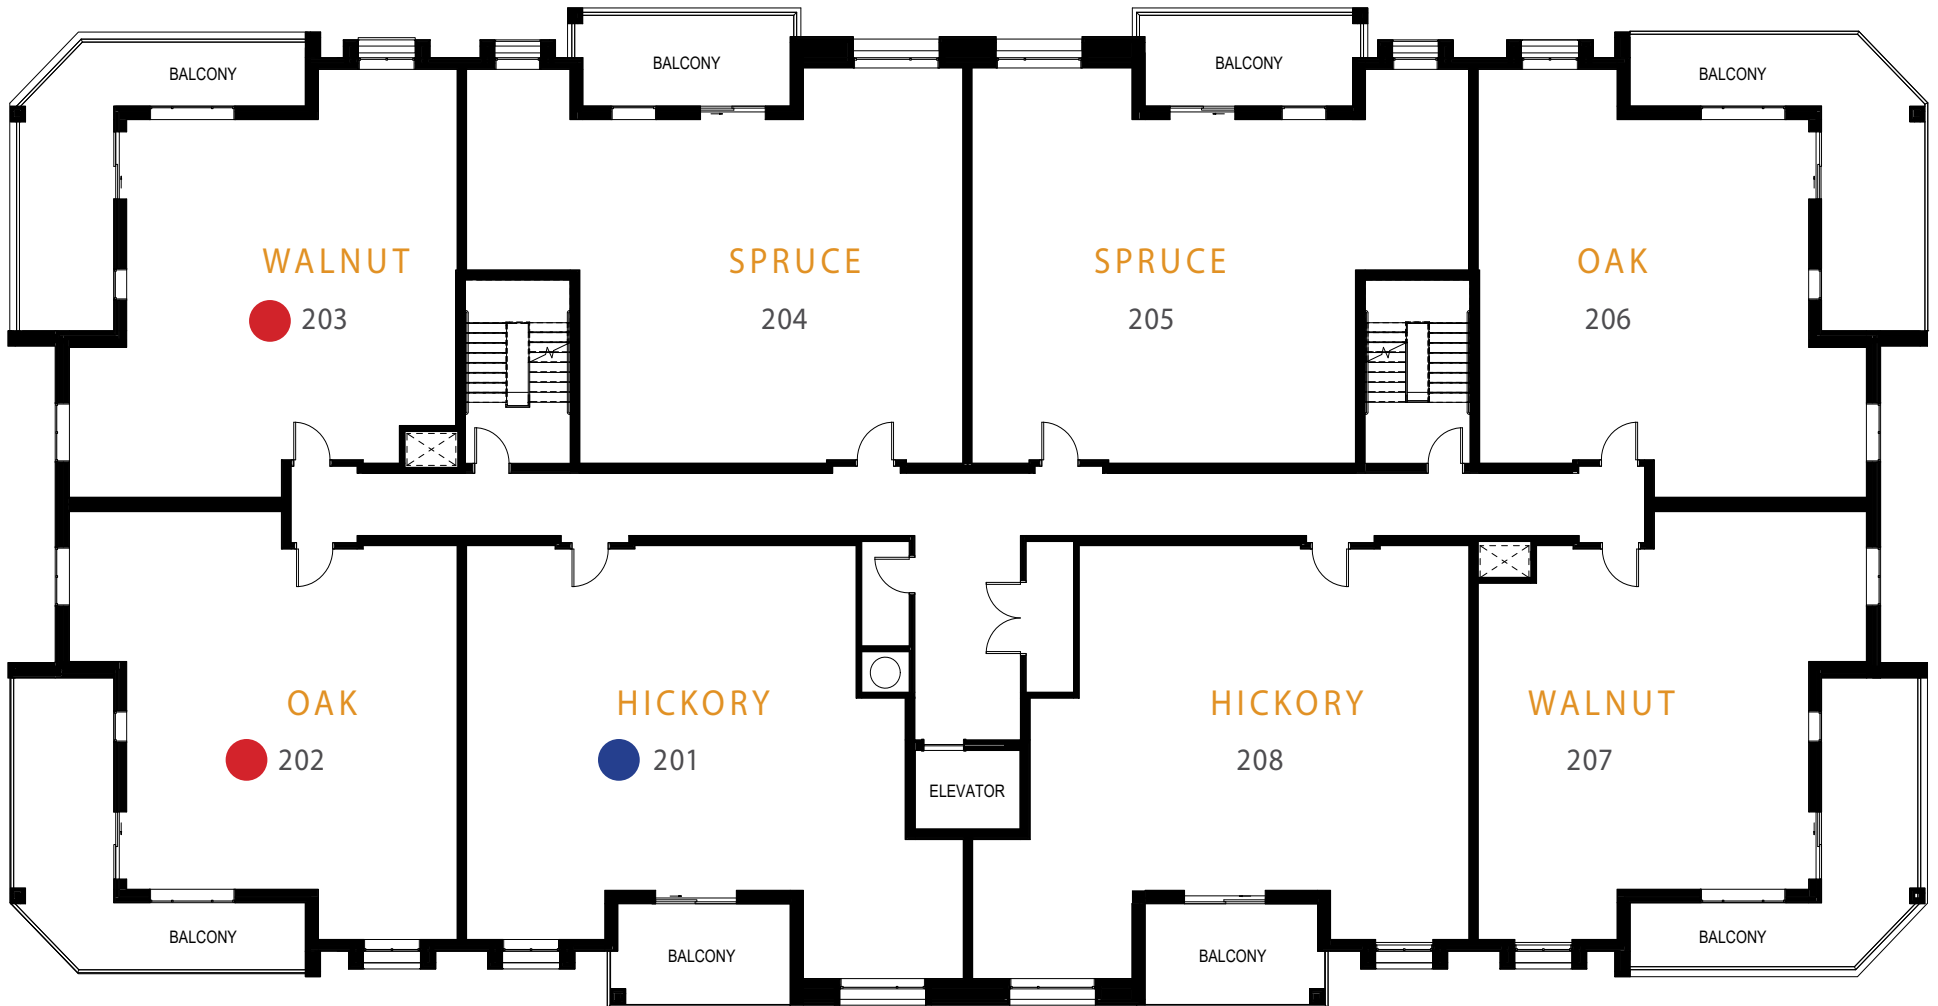

TRAILSIDE
at GREY SILO GATE

FIRST FLOOR

Plans and specifications are subject to change without notice. Actual floor space may vary from stated floor area. Square footage may vary between layouts and floors, and does not include balcony space. Bulkheads and drop-ceilings may not be shown on handouts. See a Sales Representative for further details. E. & O. E. April 2018

ACTIVA

TRAILSIDE
at GREY SILO GATE

SECOND FLOOR

Plans and specifications are subject to change without notice. Actual floor space may vary from stated floor area. Square footage may vary between layouts and floors, and does not include balcony space. Bulkheads and drop-ceilings may not be shown on handouts. See a Sales Representative for further details. E. & O. E. April 2018

ACTIVA

TRAILSIDE
at GREY SILO GATE

THIRD FLOOR

Plans and specifications are subject to change without notice. Actual floor space may vary from stated floor area. Square footage may vary between layouts and floors, and does not include balcony space. Bulkheads and drop-ceilings may not be shown on handouts. See a Sales Representative for further details. E. & O. E. April 2018