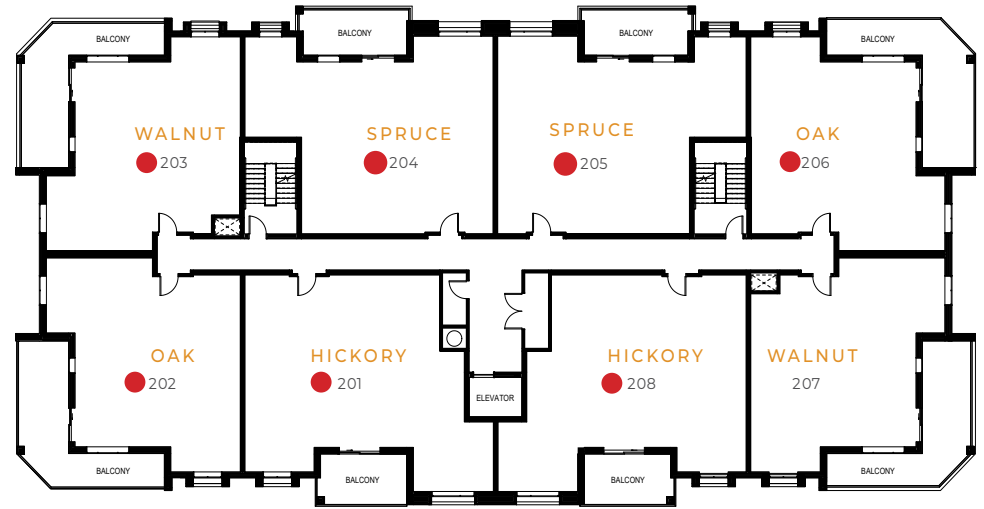

TRAILSIDE

at GREY SILO GATE

FIRST FLOOR

SECOND FLOOR

THIRD FLOOR

FOURTH FLOOR

Plans and specifications are subject to change without notice. Actual floor space may vary from stated floor area. Square footage may vary between layouts and floors, and does not include balcony space. Bulkheads and drop-ceilings may not be shown on handouts. See a Sales Representative for further details. E. & O. E. FEBRUARY 2019

TRAILSIDE

at GREY SILO GATE

FIRST FLOOR - BUILDING B

SECOND FLOOR - BUILDING B

THIRD FLOOR - BUILDING B

FOURTH FLOOR - BUILDING B

Plans and specifications are subject to change without notice. Actual floor space may vary from stated floor area. Square footage may vary between layouts and floors, and does not include balcony space. Bulkheads and drop-ceilings may not be shown on handouts. See a Sales Representative for further details. E. & O. E. FEBRUARY 2019