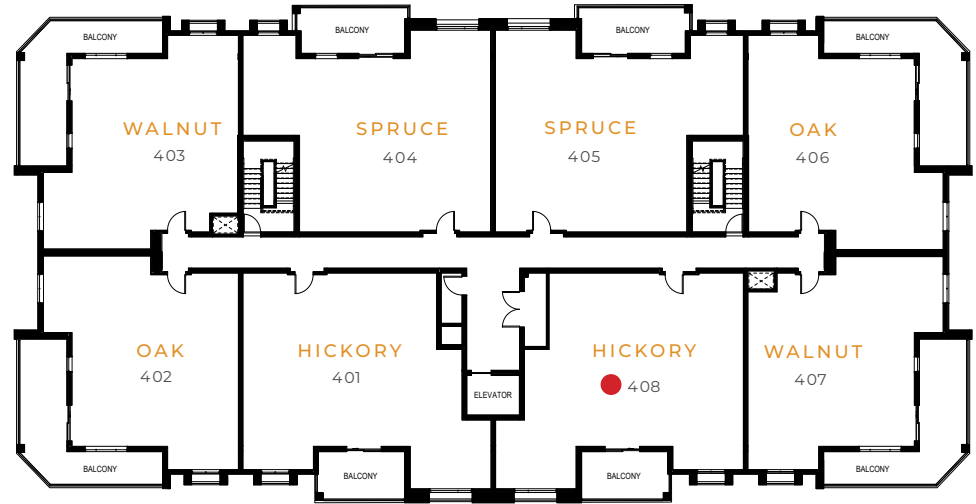

TRAILSIDE

at GREY SILO GATE

FIRST FLOOR

SECOND FLOOR

THIRD FLOOR

FOURTH FLOOR

Plans and specifications are subject to change without notice. Actual floor space may vary from stated floor area. Square footage may vary between layouts and floors, and does not include balcony space. Bulkheads and drop-ceilings may not be shown on handouts. See a Sales Representative for further details. E. & O. E. FEBRUARY 2019

TRAILSIDE

at GREY SILO GATE

FIRST FLOOR - BUILDING B

SECOND FLOOR - BUILDING B

THIRD FLOOR - BUILDING B

FOURTH FLOOR - BUILDING B

Plans and specifications are subject to change without notice. Actual floor space may vary from stated floor area. Square footage may vary between layouts and floors, and does not include balcony space. Bulkheads and drop-ceilings may not be shown on handouts. See a Sales Representative for further details. E. & O. E. FEBRUARY 2019

TRAILSIDE

at GREY SILO GATE

FIRST FLOOR - BUILDING C

SECOND FLOOR - BUILDING C

THIRD FLOOR - BUILDING C

FOURTH FLOOR - BUILDING C

Plans and specifications are subject to change without notice. Actual floor space may vary from stated floor area. Square footage may vary between layouts and floors, and does not include balcony space. Bulkheads and drop-ceilings may not be shown on handouts. See a Sales Representative for further details. E. & O. E. FEBRUARY 2019