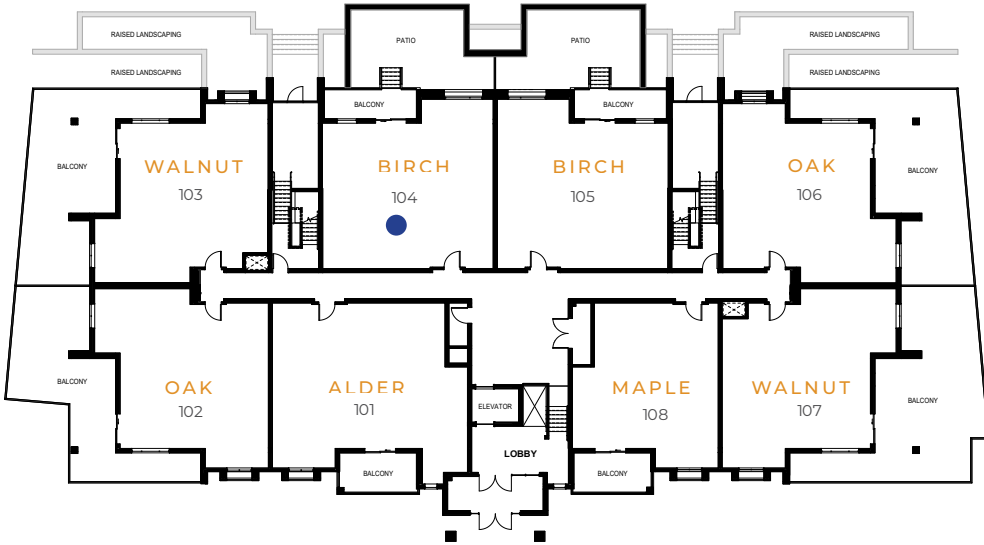

TRAILSIDE

at GREY SILO GATE

FIRST FLOOR

SECOND FLOOR

THIRD FLOOR

FOURTH FLOOR

Plans and specifications are subject to change without notice. Actual floor space may vary from stated floor area. Square footage may vary between layouts and floors, and does not include balcony space. Bulkheads and drop-ceilings may not be shown on handouts. See a Sales Representative for further details. E. & O. E. FEBRUARY 2019

TRAILSIDE

at GREY SILO GATE

FIRST FLOOR - BUILDING B

SECOND FLOOR - BUILDING B

THIRD FLOOR - BUILDING B

FOURTH FLOOR - BUILDING B

Plans and specifications are subject to change without notice. Actual floor space may vary from stated floor area. Square footage may vary between layouts and floors, and does not include balcony space. Bulkheads and drop-ceilings may not be shown on handouts. See a Sales Representative for further details. E. & O. E. FEBRUARY 2019