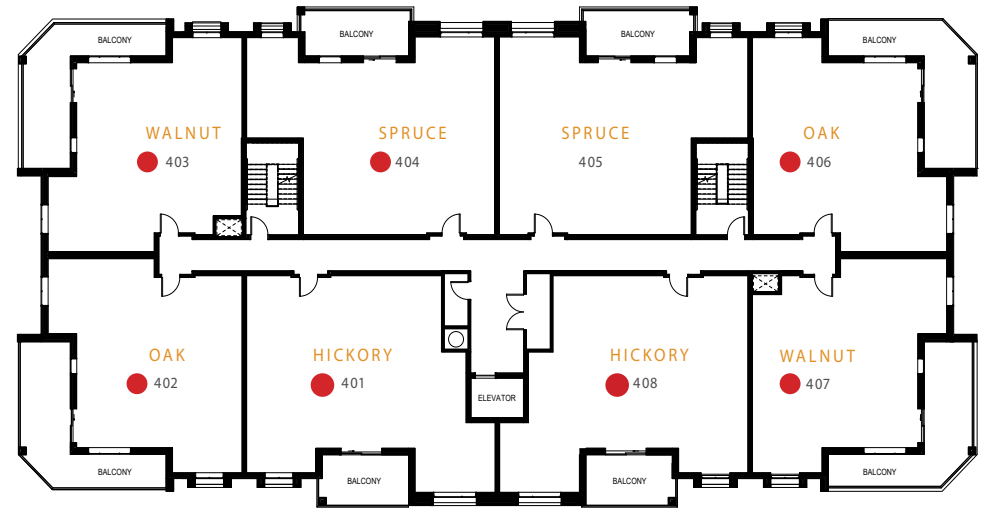

TRAILSIDE

at GREY SILO GATE

FIRST FLOOR

SECOND FLOOR

THIRD FLOOR

FOURTH FLOOR

Plans and specifications are subject to change without notice. Actual floor space may vary from stated floor area. Square footage may vary between layouts and floors, and does not include balcony space. Bulkheads and drop-ceilings may not be shown on handouts. See a Sales Representative for further details. E. & O. E. JULY 2018

TRAILSIDE

at GREY SILO GATE

FIRST FLOOR - BUILDING C

SECOND FLOOR - BUILDING C

THIRD FLOOR - BUILDING C

FOURTH FLOOR - BUILDING C

Plans and specifications are subject to change without notice. Actual floor space may vary from stated floor area. Square footage may vary between layouts and floors, and does not include balcony space. Bulkheads and drop-ceilings may not be shown on handouts. See a Sales Representative for further details. E. & O. E. JULY 2018