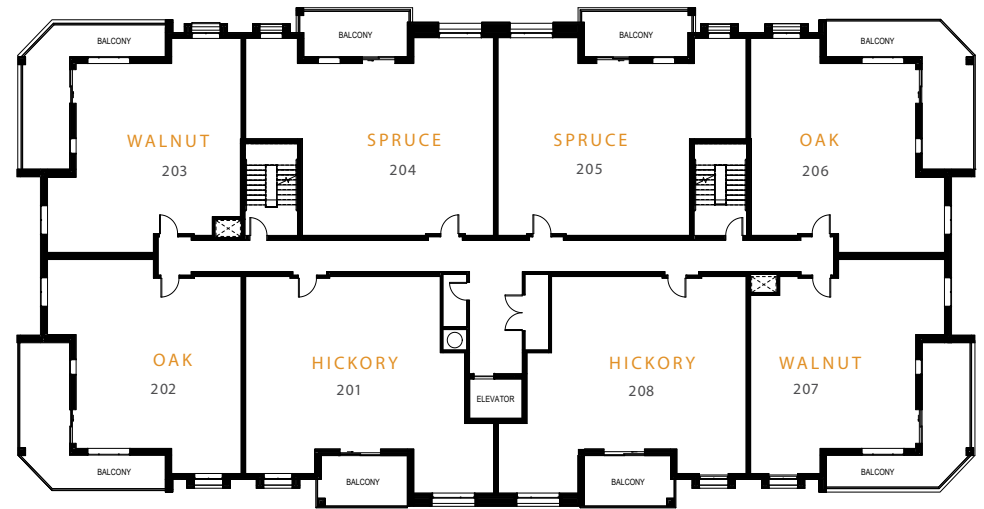

TRAILSIDE

at GREY SILO GATE

FIRST FLOOR

SECOND FLOOR

THIRD FLOOR

FOURTH FLOOR

Plans and specifications are subject to change without notice. Actual floor space may vary from stated floor area. Square footage may vary between layouts and floors, and does not include balcony space. Bulkheads and drop-ceilings may not be shown on handouts. See a Sales Representative for further details. E. & O. E. JULY 2018

TRAILSIDE

at GREY SILO GATE

FIRST FLOOR - BUILDING C

SECOND FLOOR - BUILDING C

THIRD FLOOR - BUILDING C

FOURTH FLOOR - BUILDING C

Plans and specifications are subject to change without notice. Actual floor space may vary from stated floor area. Square footage may vary between layouts and floors, and does not include balcony space. Bulkheads and drop-ceilings may not be shown on handouts. See a Sales Representative for further details. E. & O. E. JULY 2018