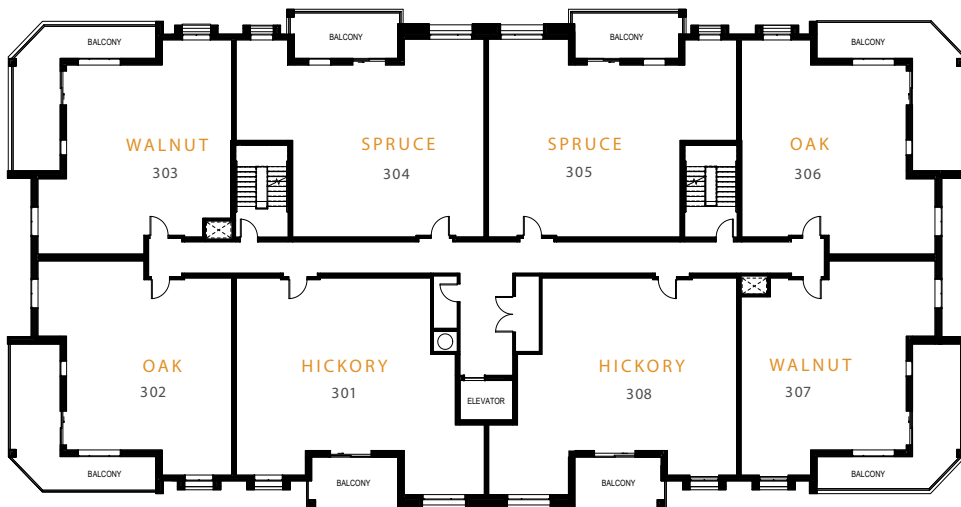

TRAILSIDE

at GREY SILO GATE

FIRST FLOOR

SECOND FLOOR

THIRD FLOOR

FOURTH FLOOR

Plans and specifications are subject to change without notice. Actual floor space may vary from stated floor area. Square footage may vary between layouts and floors, and does not include balcony space. Bulkheads and drop-ceilings may not be shown on handouts. See a Sales Representative for further details. E. & O. E. JULY 2018

TRAILSIDE

at GREY SILO GATE

FIRST FLOOR - BUILDING C

SECOND FLOOR - BUILDING C

THIRD FLOOR - BUILDING C

FOURTH FLOOR - BUILDING C

Plans and specifications are subject to change without notice. Actual floor space may vary from stated floor area. Square footage may vary between layouts and floors, and does not include balcony space. Bulkheads and drop-ceilings may not be shown on handouts. See a Sales Representative for further details. E. & O. E. JULY 2018