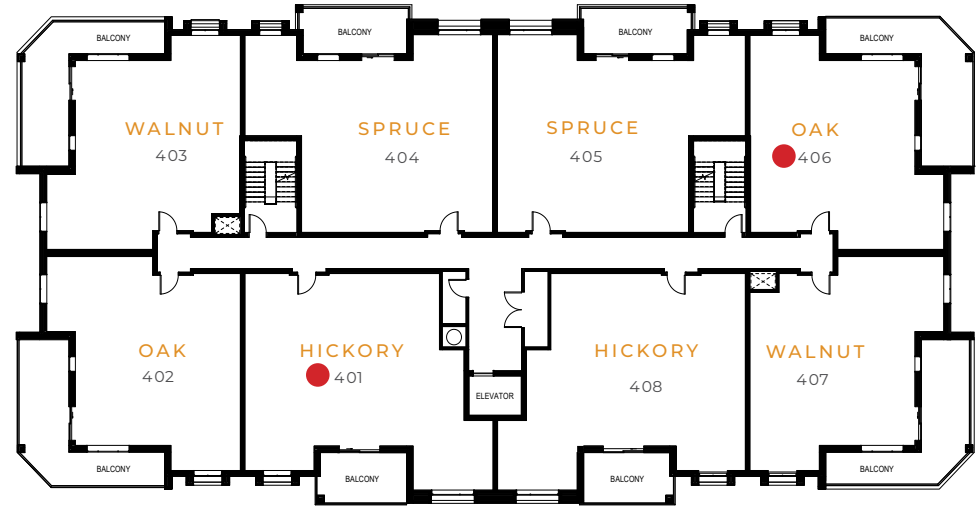

TRAILSIDE

at GREY SILO GATE

FIRST FLOOR

SECOND FLOOR

THIRD FLOOR

FOURTH FLOOR

Plans and specifications are subject to change without notice. Actual floor space may vary from stated floor area. Square footage may vary between layouts and floors, and does not include balcony space. Bulkheads and drop-ceilings may not be shown on handouts. See a Sales Representative for further details. E. & O. E. FEBRUARY 2019

TRAILSIDE

at GREY SILO GATE

FIRST FLOOR - BUILDING B

SECOND FLOOR - BUILDING B

THIRD FLOOR - BUILDING B

FOURTH FLOOR - BUILDING B

Plans and specifications are subject to change without notice. Actual floor space may vary from stated floor area. Square footage may vary between layouts and floors, and does not include balcony space. Bulkheads and drop-ceilings may not be shown on handouts. See a Sales Representative for further details. E. & O. E. FEBRUARY 2019

TRAILSIDE

at GREY SILO GATE

FIRST FLOOR - BUILDING C

SECOND FLOOR - BUILDING C

THIRD FLOOR - BUILDING C

FOURTH FLOOR - BUILDING C

Plans and specifications are subject to change without notice. Actual floor space may vary from stated floor area. Square footage may vary between layouts and floors, and does not include balcony space. Bulkheads and drop-ceilings may not be shown on handouts. See a Sales Representative for further details. E. & O. E. FEBRUARY 2019