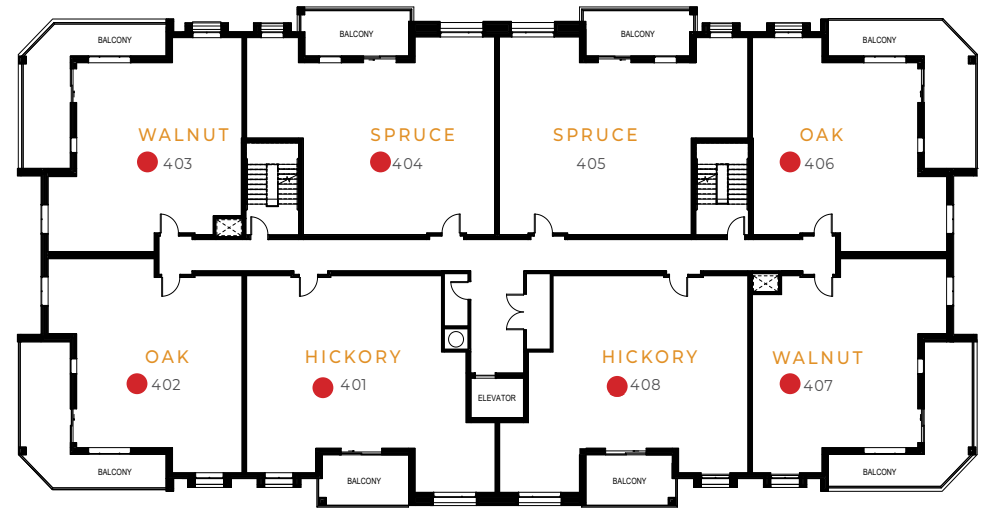

TRAILSIDE

at GREY SILO GATE

FIRST FLOOR

SECOND FLOOR

THIRD FLOOR

FOURTH FLOOR

Plans and specifications are subject to change without notice. Actual floor space may vary from stated floor area. Square footage may vary between layouts and floors, and does not include balcony space. Bulkheads and drop-ceilings may not be shown on handouts. See a Sales Representative for further details. E. & O. E. FEBRUARY 2019

TRAILSIDE

at GREY SILO GATE

FIRST FLOOR - BUILDING B

SECOND FLOOR - BUILDING B

THIRD FLOOR - BUILDING B

FOURTH FLOOR - BUILDING B

Plans and specifications are subject to change without notice. Actual floor space may vary from stated floor area. Square footage may vary between layouts and floors, and does not include balcony space. Bulkheads and drop-ceilings may not be shown on handouts. See a Sales Representative for further details. E. & O. E. FEBRUARY 2019