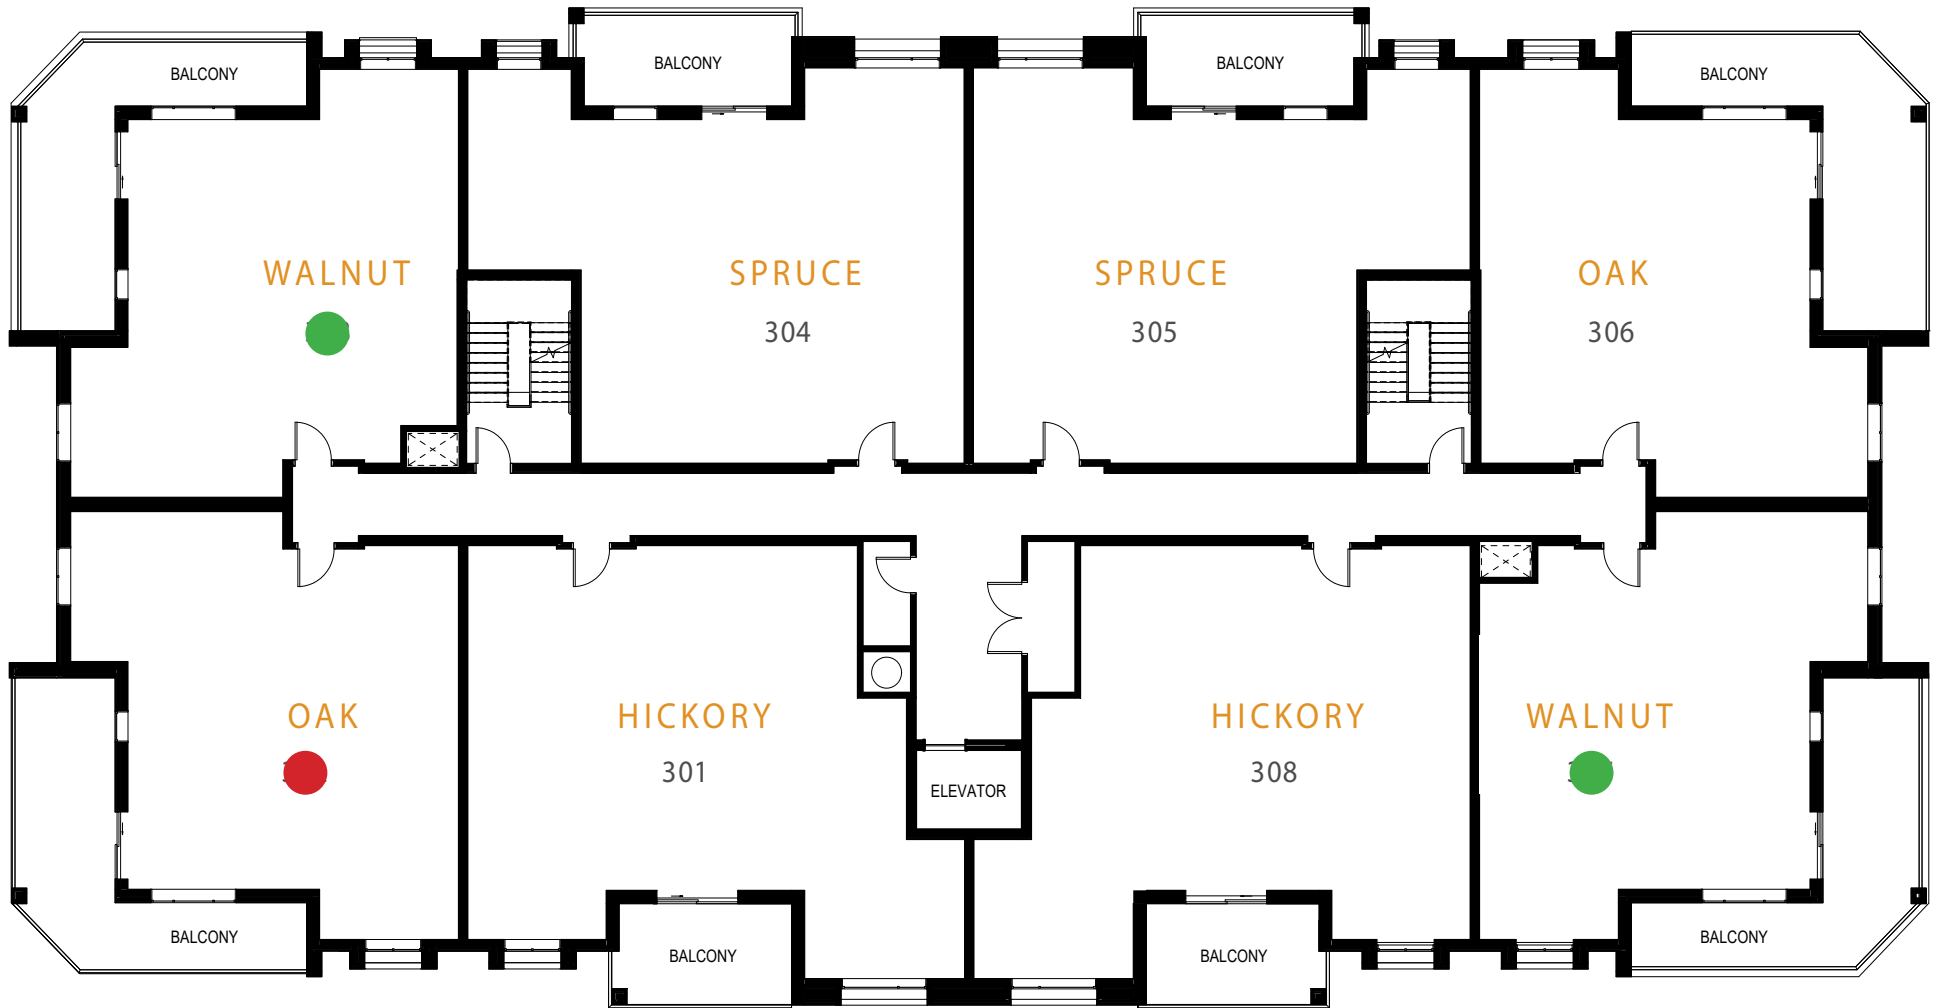

TRAILSIDE
at GREY SILO GATE

FIRST FLOOR

Plans and specifications are subject to change without notice. Actual floor space may vary from stated floor area. Square footage may vary between layouts and floors, and does not include balcony space. Bulkheads and drop-ceilings may not be shown on handouts. See a Sales Representative for further details. E. & O. E. January 2018

ACTIVA

TRAILSIDE
at GREY SILO GATE

SECOND FLOOR

Plans and specifications are subject to change without notice. Actual floor space may vary from stated floor area. Square footage may vary between layouts and floors, and does not include balcony space. Bulkheads and drop-ceilings may not be shown on handouts. See a Sales Representative for further details. E. & O. E. January 2018

TRAILSIDE
at GREY SILO GATE

THIRD FLOOR

Plans and specifications are subject to change without notice. Actual floor space may vary from stated floor area. Square footage may vary between layouts and floors, and does not include balcony space. Bulkheads and drop-ceilings may not be shown on handouts. See a Sales Representative for further details. E. & O. E. January 2018