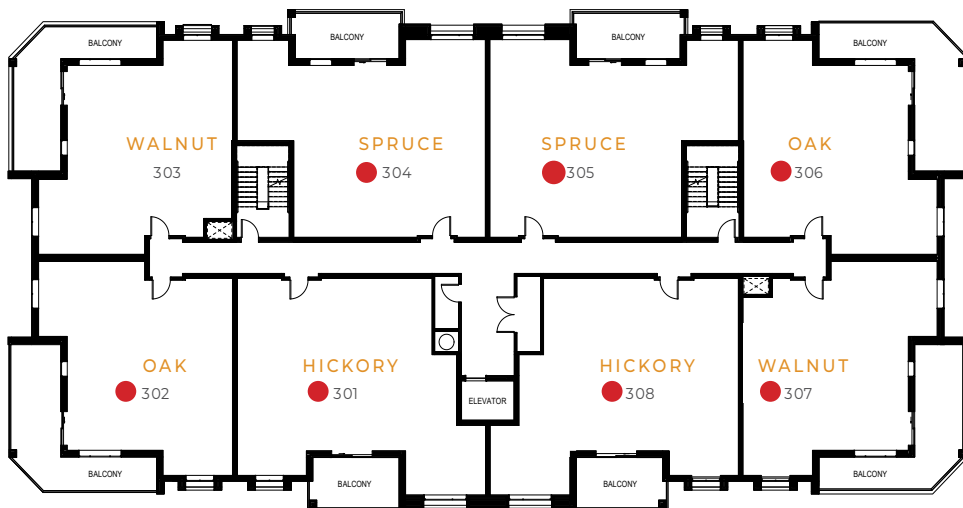

TRAILSIDE

at GREY SILO GATE

FIRST FLOOR

SECOND FLOOR

THIRD FLOOR

FOURTH FLOOR

Plans and specifications are subject to change without notice. Actual floor space may vary from stated floor area. Square footage may vary between layouts and floors, and does not include balcony space. Bulkheads and drop-ceilings may not be shown on handouts. See a Sales Representative for further details. E. & O. E. FEBRUARY 2019

TRAILSIDE

at GREY SILO GATE

FIRST FLOOR - BUILDING B

SECOND FLOOR - BUILDING B

THIRD FLOOR - BUILDING B

FOURTH FLOOR - BUILDING B

Plans and specifications are subject to change without notice. Actual floor space may vary from stated floor area. Square footage may vary between layouts and floors, and does not include balcony space. Bulkheads and drop-ceilings may not be shown on handouts. See a Sales Representative for further details. E. & O. E. FEBRUARY 2019