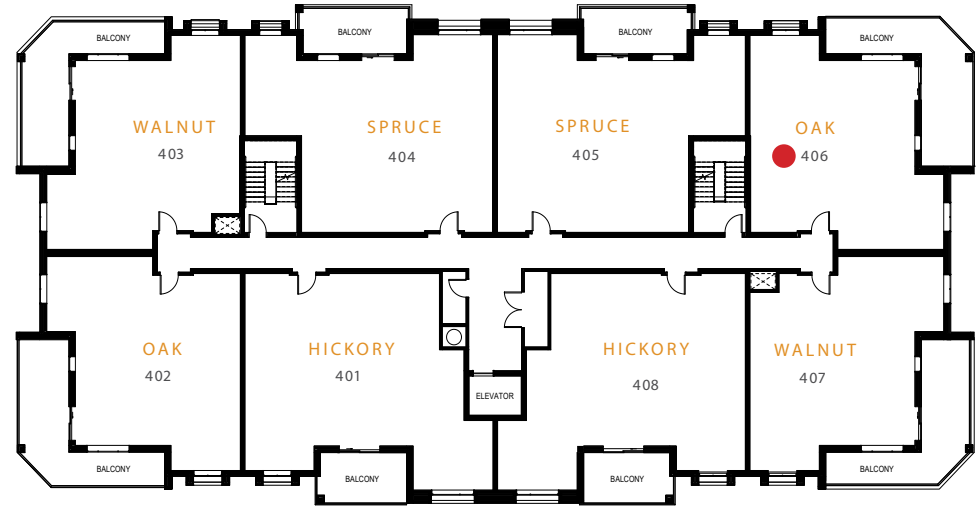

TRAILSIDE

at GREY SILO GATE

FIRST FLOOR

SECOND FLOOR

THIRD FLOOR

FOURTH FLOOR

Plans and specifications are subject to change without notice. Actual floor space may vary from stated floor area. Square footage may vary between layouts and floors, and does not include balcony space. Bulkheads and drop-ceilings may not be shown on handouts. See a Sales Representative for further details. E. & O. E. JULY 2018

TRAILSIDE

at GREY SILO GATE

FIRST FLOOR - BUILDING C

SECOND FLOOR - BUILDING C

THIRD FLOOR - BUILDING C

FOURTH FLOOR - BUILDING C

Plans and specifications are subject to change without notice. Actual floor space may vary from stated floor area. Square footage may vary between layouts and floors, and does not include balcony space. Bulkheads and drop-ceilings may not be shown on handouts. See a Sales Representative for further details. E. & O. E. JULY 2018