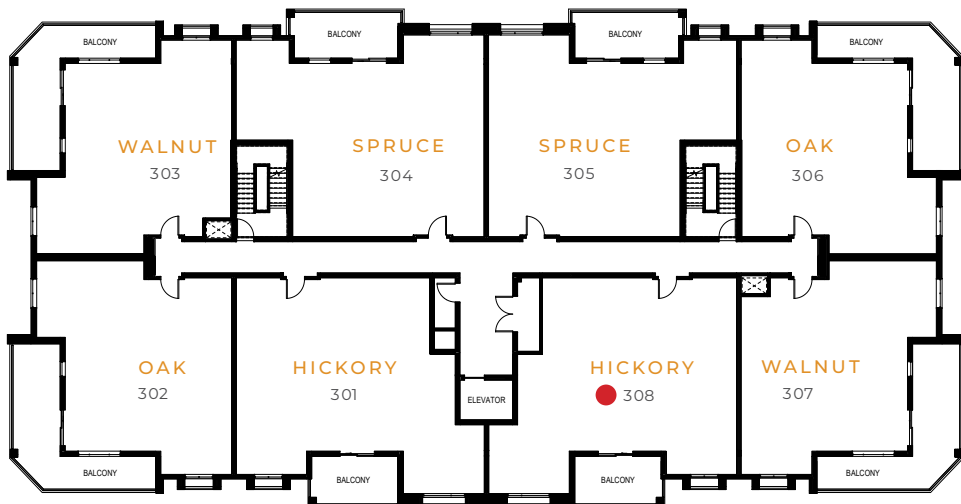

TRAILSIDE

at GREY SILO GATE

FIRST FLOOR

SECOND FLOOR

THIRD FLOOR

FOURTH FLOOR

Plans and specifications are subject to change without notice. Actual floor space may vary from stated floor area. Square footage may vary between layouts and floors, and does not include balcony space. Bulkheads and drop-ceilings may not be shown on handouts. See a Sales Representative for further details. E. & O. E. FEBRUARY 2019

TRAILSIDE

at GREY SILO GATE

FIRST FLOOR - BUILDING B

SECOND FLOOR - BUILDING B

THIRD FLOOR - BUILDING B

FOURTH FLOOR - BUILDING B

Plans and specifications are subject to change without notice. Actual floor space may vary from stated floor area. Square footage may vary between layouts and floors, and does not include balcony space. Bulkheads and drop-ceilings may not be shown on handouts. See a Sales Representative for further details. E. & O. E. FEBRUARY 2019

TRAILSIDE

at GREY SILO GATE

FIRST FLOOR - BUILDING C

SECOND FLOOR - BUILDING C

THIRD FLOOR - BUILDING C

FOURTH FLOOR - BUILDING C

Plans and specifications are subject to change without notice. Actual floor space may vary from stated floor area. Square footage may vary between layouts and floors, and does not include balcony space. Bulkheads and drop-ceilings may not be shown on handouts. See a Sales Representative for further details. E. & O. E. FEBRUARY 2019