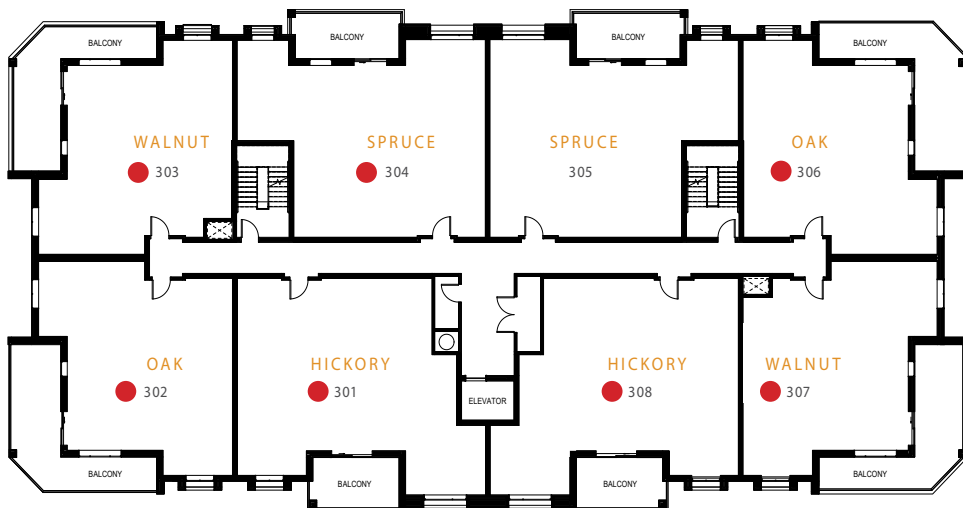

TRAILSIDE

at GREY SILO GATE

FIRST FLOOR

SECOND FLOOR

THIRD FLOOR

FOURTH FLOOR

Plans and specifications are subject to change without notice. Actual floor space may vary from stated floor area. Square footage may vary between layouts and floors, and does not include balcony space. Bulkheads and drop-ceilings may not be shown on handouts. See a Sales Representative for further details. E. & O. E. JULY 2018

TRAILSIDE

at GREY SILO GATE

FIRST FLOOR - BUILDING C

SECOND FLOOR - BUILDING C

THIRD FLOOR - BUILDING C

FOURTH FLOOR - BUILDING C

Plans and specifications are subject to change without notice. Actual floor space may vary from stated floor area. Square footage may vary between layouts and floors, and does not include balcony space. Bulkheads and drop-ceilings may not be shown on handouts. See a Sales Representative for further details. E. & O. E. JULY 2018