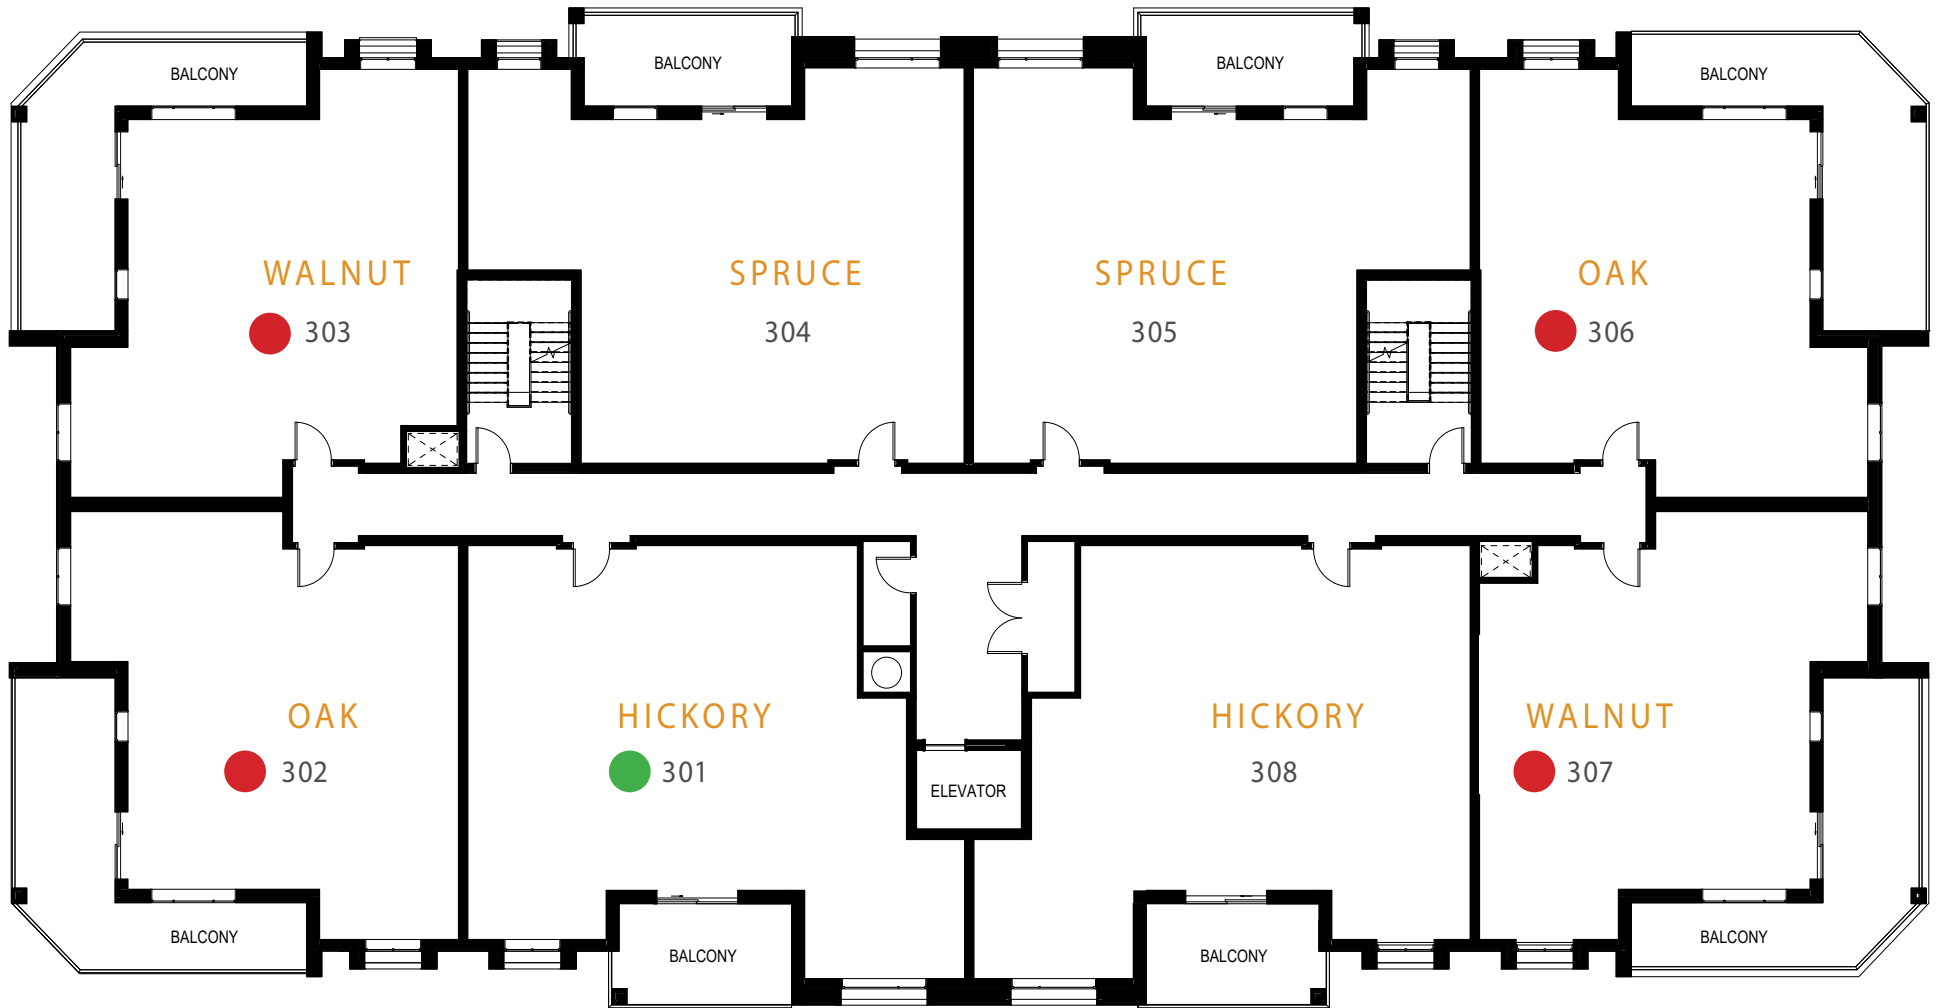

TRAILSIDE
at GREY SILO GATE

FIRST FLOOR

Plans and specifications are subject to change without notice. Actual floor space may vary from stated floor area. Square footage may vary between layouts and floors, and does not include balcony space. Bulkheads and drop-ceilings may not be shown on handouts. See a Sales Representative for further details. E. & O. E. April 2018

ACTIVA

TRAILSIDE
at GREY SILO GATE

SECOND FLOOR

Plans and specifications are subject to change without notice. Actual floor space may vary from stated floor area. Square footage may vary between layouts and floors, and does not include balcony space. Bulkheads and drop-ceilings may not be shown on handouts. See a Sales Representative for further details. E. & O. E. April 2018

ACTIVA

TRAILSIDE
at GREY SILO GATE

THIRD FLOOR

Plans and specifications are subject to change without notice. Actual floor space may vary from stated floor area. Square footage may vary between layouts and floors, and does not include balcony space. Bulkheads and drop-ceilings may not be shown on handouts. See a Sales Representative for further details. E. & O. E. April 2018

TRAILSIDE
at GREY SILO GATE

FOURTH FLOOR

Plans and specifications are subject to change without notice. Actual floor space may vary from stated floor area. Square footage may vary between layouts and floors, and does not include balcony space. Bulkheads and drop-ceilings may not be shown on handouts. See a Sales Representative for further details. E. & O. E. April 2018