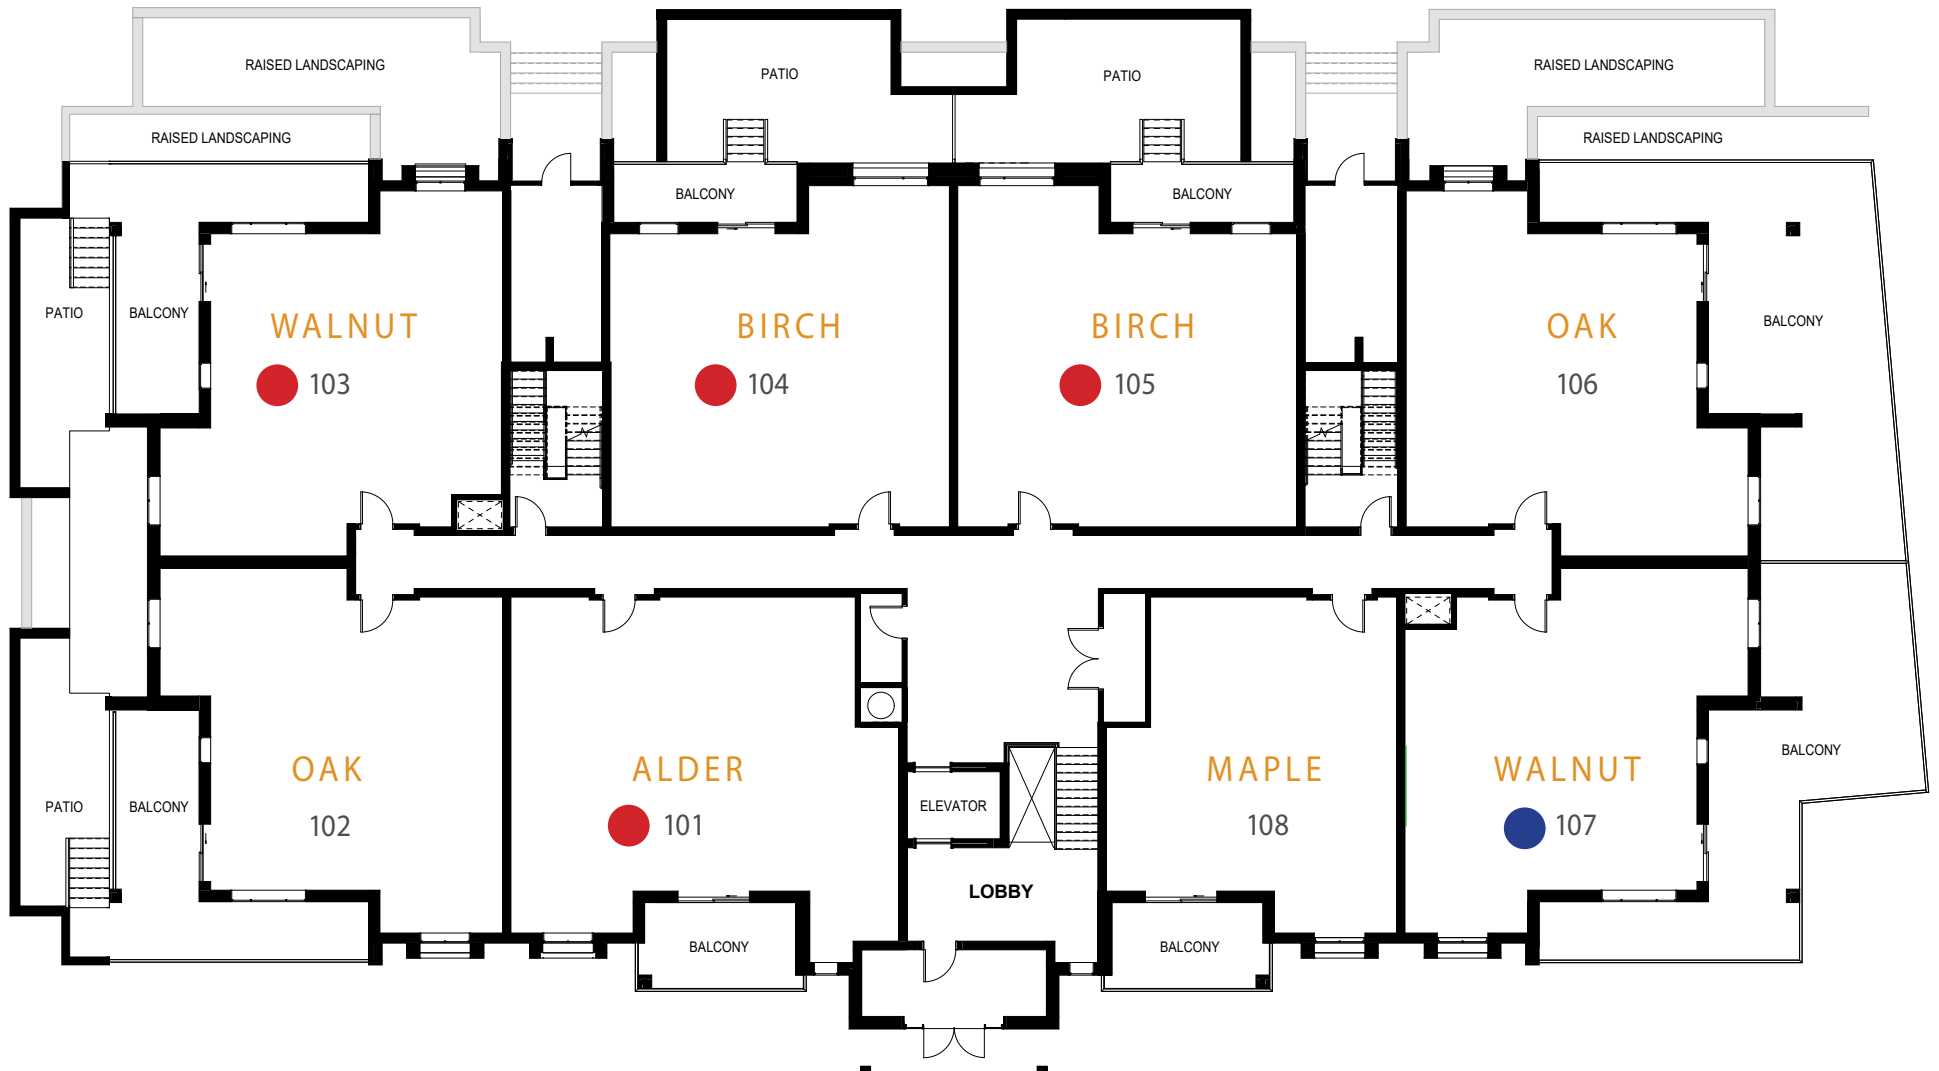

TRAILSIDE
at GREY SILO GATE

FIRST FLOOR

Plans and specifications are subject to change without notice. Actual floor space may vary from stated floor area. Square footage may vary between layouts and floors, and does not include balcony space. Bulkheads and drop-ceilings may not be shown on handouts. See a Sales Representative for further details. E. & O. E. April 2018

ACTIVA

TRAILSIDE
at GREY SILO GATE

SECOND FLOOR

Plans and specifications are subject to change without notice. Actual floor space may vary from stated floor area. Square footage may vary between layouts and floors, and does not include balcony space. Bulkheads and drop-ceilings may not be shown on handouts. See a Sales Representative for further details. E. & O. E. April 2018

ACTIVA

TRAILSIDE
at GREY SILO GATE

THIRD FLOOR

Plans and specifications are subject to change without notice. Actual floor space may vary from stated floor area. Square footage may vary between layouts and floors, and does not include balcony space. Bulkheads and drop-ceilings may not be shown on handouts. See a Sales Representative for further details. E. & O. E. April 2018

TRAILSIDE
at GREY SILO GATE

FOURTH FLOOR

Plans and specifications are subject to change without notice. Actual floor space may vary from stated floor area. Square footage may vary between layouts and floors, and does not include balcony space. Bulkheads and drop-ceilings may not be shown on handouts. See a Sales Representative for further details. E. & O. E. April 2018