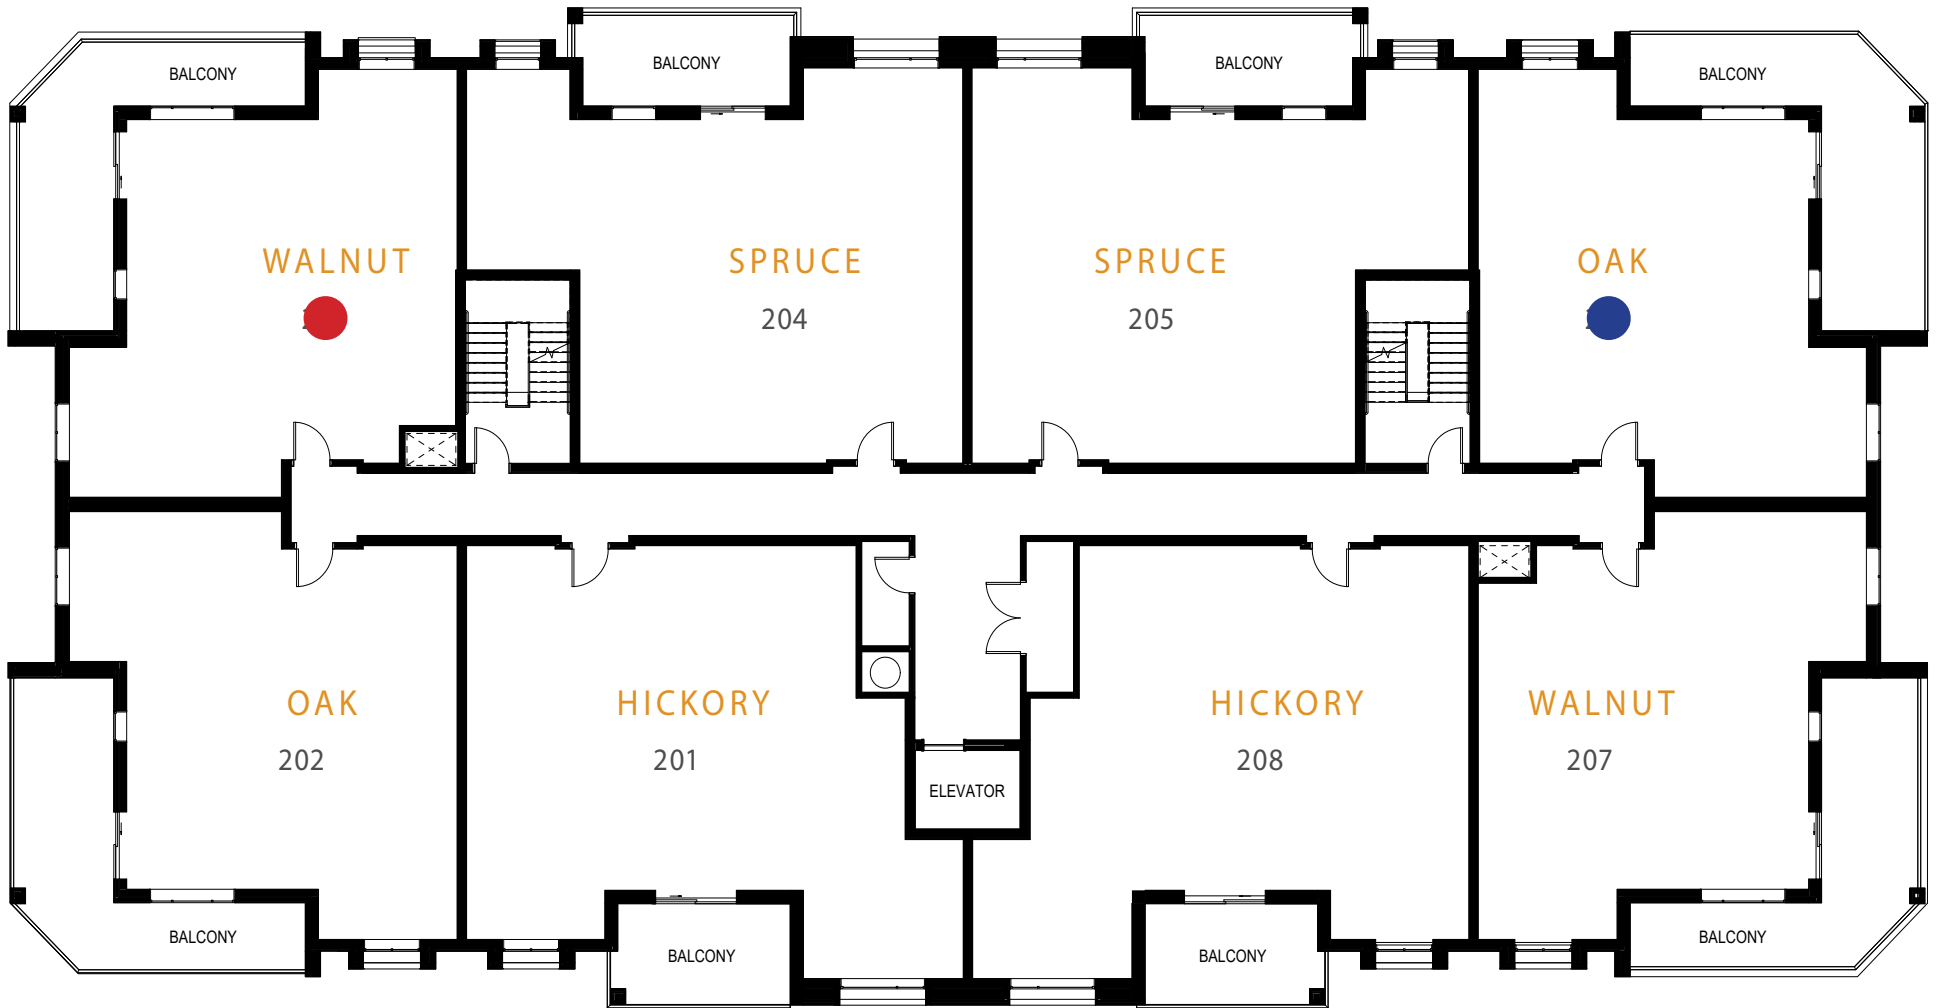

TRAILSIDE
at GREY SILO GATE

FIRST FLOOR

Plans and specifications are subject to change without notice. Actual floor space may vary from stated floor area. Square footage may vary between layouts and floors, and does not include balcony space. Bulkheads and drop-ceilings may not be shown on handouts. See a Sales Representative for further details. E. & O. E. January 2018

ACTIVA

TRAILSIDE
at GREY SILO GATE

SECOND FLOOR

Plans and specifications are subject to change without notice. Actual floor space may vary from stated floor area. Square footage may vary between layouts and floors, and does not include balcony space. Bulkheads and drop-ceilings may not be shown on handouts. See a Sales Representative for further details. E. & O. E. January 2018