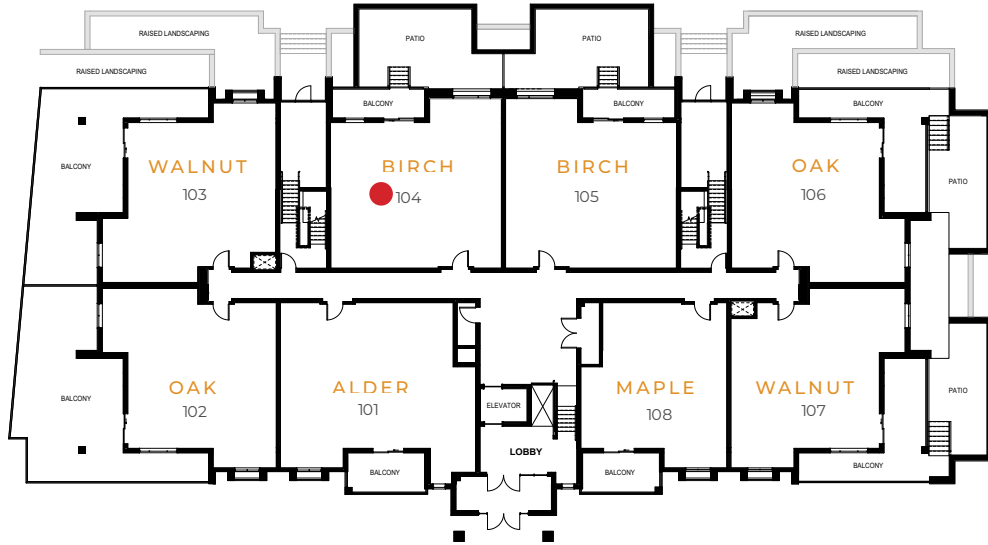

TRAILSIDE

at GREY SILO GATE

FIRST FLOOR

SECOND FLOOR

THIRD FLOOR

FOURTH FLOOR

Plans and specifications are subject to change without notice. Actual floor space may vary from stated floor area. Square footage may vary between layouts and floors, and does not include balcony space. Bulkheads and drop-ceilings may not be shown on handouts. See a Sales Representative for further details. E. & O. E. FEBRUARY 2019

TRAILSIDE

at GREY SILO GATE

FIRST FLOOR - BUILDING B

SECOND FLOOR - BUILDING B

THIRD FLOOR - BUILDING B

FOURTH FLOOR - BUILDING B

Plans and specifications are subject to change without notice. Actual floor space may vary from stated floor area. Square footage may vary between layouts and floors, and does not include balcony space. Bulkheads and drop-ceilings may not be shown on handouts. See a Sales Representative for further details. E. & O. E. FEBRUARY 2019

TRAILSIDE

at GREY SILO GATE

FIRST FLOOR - BUILDING C

SECOND FLOOR - BUILDING C

THIRD FLOOR - BUILDING C

FOURTH FLOOR - BUILDING C

Plans and specifications are subject to change without notice. Actual floor space may vary from stated floor area. Square footage may vary between layouts and floors, and does not include balcony space. Bulkheads and drop-ceilings may not be shown on handouts. See a Sales Representative for further details. E. & O. E. FEBRUARY 2019