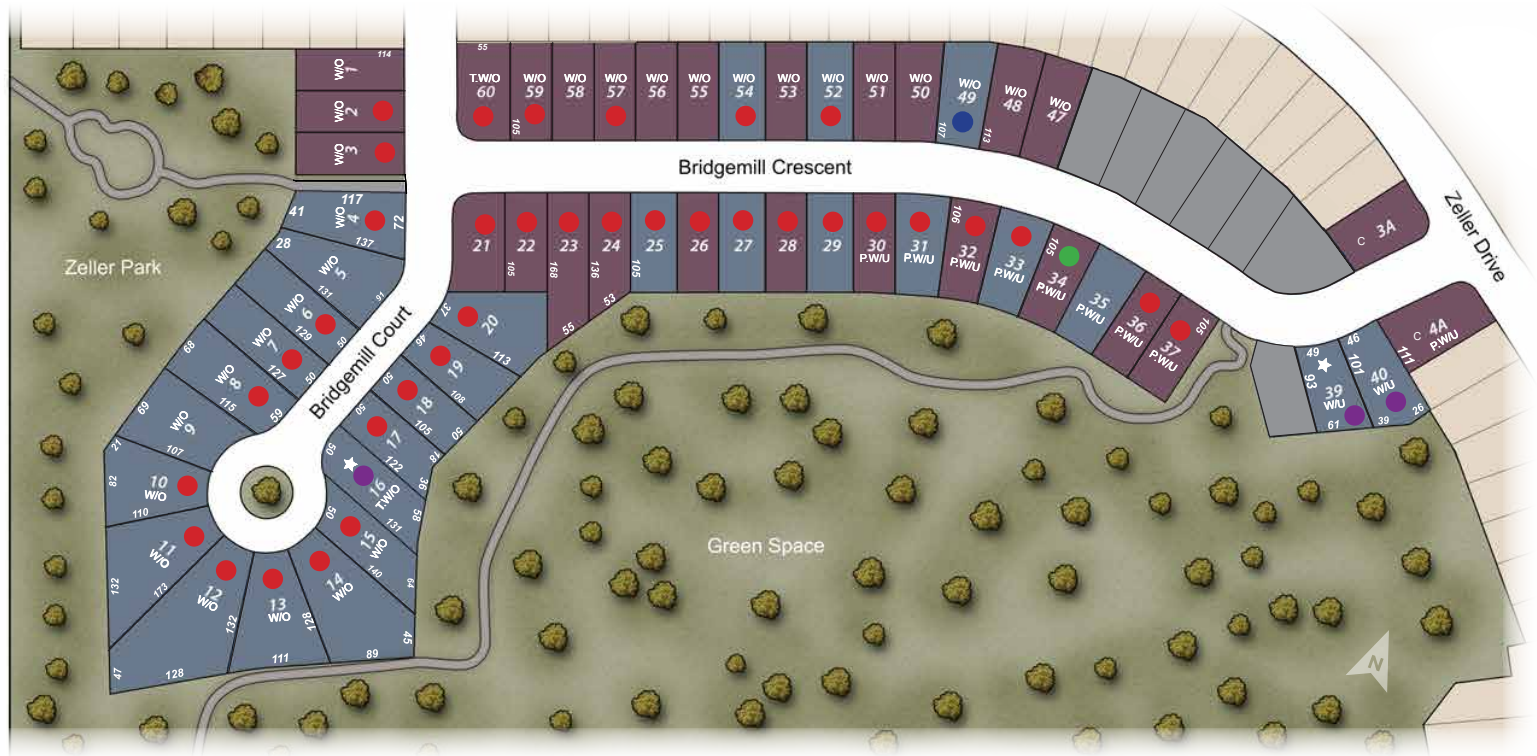

Riverwood

- 45' LOTS
- 50' LOTS
- EXISTING RESIDENTIAL
- FUTURE RELEASE
- TRAILS
- LOTS REQUIRE SLIGHT MODIFICATIONS DUE TO GRADING

T.L/O	TRANSITIONAL LOOK-OUT	T.W/O	TRANSITIONAL WALK-OUT	W/O	WALK-OUT	C	CORNER SPECIFIC PLAN REQUIRED
P.W/O	PARTIAL WALK-OUT	W/U	WALK UP	P.W/U	PARTIAL WALK UP		
●	SOLD	●	CONDITIONAL	●	MOVE-IN READY	●	FROZEN
●	RESERVED	●	QUICK CLOSING UNDER CONSTRUCTION				

Site plan is artist's concept. Landscape areas and plantings are concepts only and may vary from finished landscape. See Sales Representative for more information. E. & O. E. JUNE 2019